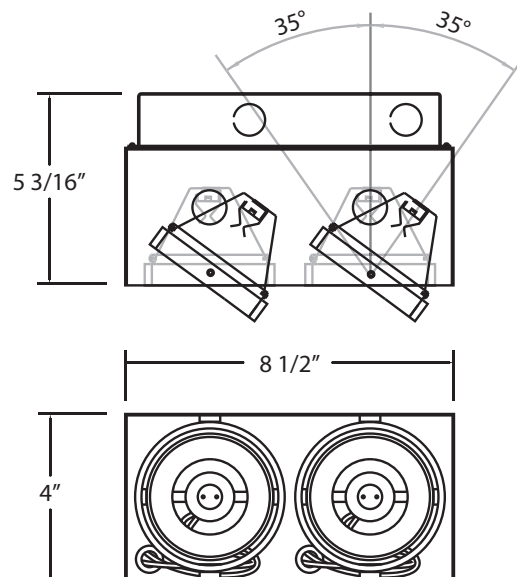

Available Housing (Sold Separately):

24064-019 - New Construction Plate

24084-017 - Insulated Ceiling Box

Fixture	Model #	Application	Transformer	Vertical Adjustment	Cut Hole	Length	Width	Height	Lamping / Wattage
	TE212	Remodel (Non IC)	NOT INCLUDED	0°-35°	8 9/16" x 4 3/16"	8 1/2"	4"	5 3/16"	2 X 50W MR16/C 12V (LAMPS NOT INCLUDED)
	TE212TR	Remodel (Non IC)	INCLUDED	0°-35°	8 9/16" x 4 3/16"	8 1/2"	4"	5 3/16"	
Housing	Model #	Application			Cut Hole	Length	Width	Height	
	24064-019	NEW CONSTRUCTION PLATE			8 9/16" x 4 3/16"	14 3/4"	9 1/4"	1 3/8"	
	24084-017	INSULATED CEILING BOX			8 9/16" x 4 3/16"	17"	8 3/4"	9 1/2"	