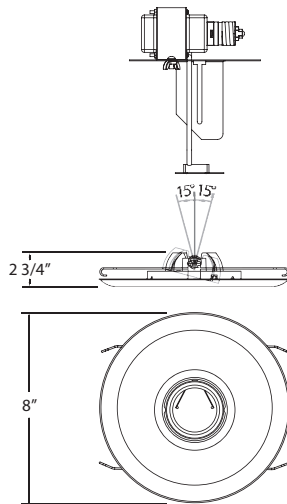

6" LOW VOLTAGE CONVERSION KITS

21955

21956

21957

50W
MR16

50W
MR16

50W
MR16

Model	Finishes	Dimensions	Vertical Angle	Lamping / Wattage
21955	-02 White	Ø 8" x 3"	80°	1 X 50W MR16 12V 
21956	-02 White	Ø 8" x 1 1/2"	±15°	1 X 50W MR16 12V 
21957	-46 White/White	Ø 8" x 2 3/4"	±15°	1 X 50W MR16 12V 

LOW VOLTAGE 50W MR16 CONVERSION KITS

Typical Existing 6" Recessed Fixture

New Adjustable Low-Voltage Halogen

Convert This...

...To This

7 1/4"

3 1/2"
7 1/2"

150W Incandescent R40/PAR 38