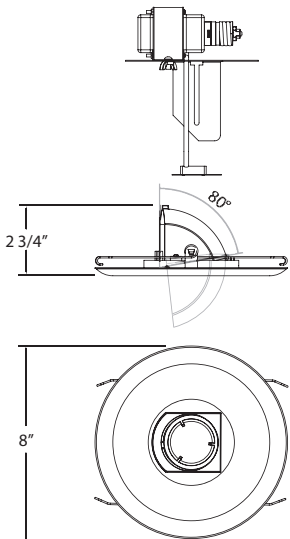

6" LOW VOLTAGE CONVERSION KITS

21955

21956

21957

50W
MR16

50W
MR16

50W
MR16

Model	Finishes	Dimensions	Vertical Angle	Lamping / Wattage
21955	-02 White	Ø 8" x 3"	80°	1 X 50W MR16 12V 
21956	-02 White	Ø 8" x 1 1/2"	±15°	1 X 50W MR16 12V 
21957	-46 White/White	Ø 8" x 2 3/4"	±15°	1 X 50W MR16 12V 

LOW VOLTAGE 50W MR16 CONVERSION KITS

Typical Existing 6" Recessed Fixture

New Adjustable Low-Voltage Halogen

Convert This...

...To This

7 1/4"

3 1/2"
7 1/2"

150W Incandescent R40/PAR 38

50W Halogen MR16

MAGNETIC TRANSFORMER INCLUDED

6" CONVERSION KITS - MR16