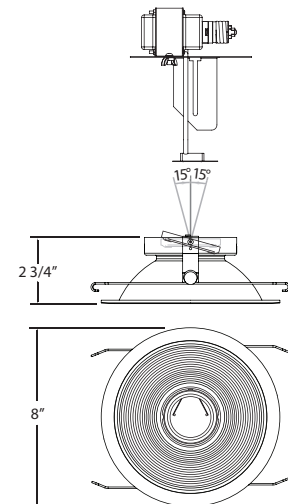

6" LOW VOLTAGE CONVERSION KITS

21955

21956

21957

50W
MR16

50W
MR16

50W
MR16

Model	Finishes	Dimensions	Vertical Angle	Lamping / Wattage
21955	-02 White	Ø 8" x 3"	80°	1 X 50W MR16 12V 
21956	-02 White	Ø 8" x 1 1/2"	±15°	1 X 50W MR16 12V 
21957	-46 White/White	Ø 8" x 2 3/4"	±15°	1 X 50W MR16 12V 

LOW VOLTAGE 50W MR16 CONVERSION KITS

Typical Existing 6" Recessed Fixture

New Adjustable Low-Voltage Halogen

Convert This...

...To This

7 1/4"

3 1/2"
7 1/2"

150W Incandescent R40/PAR 38