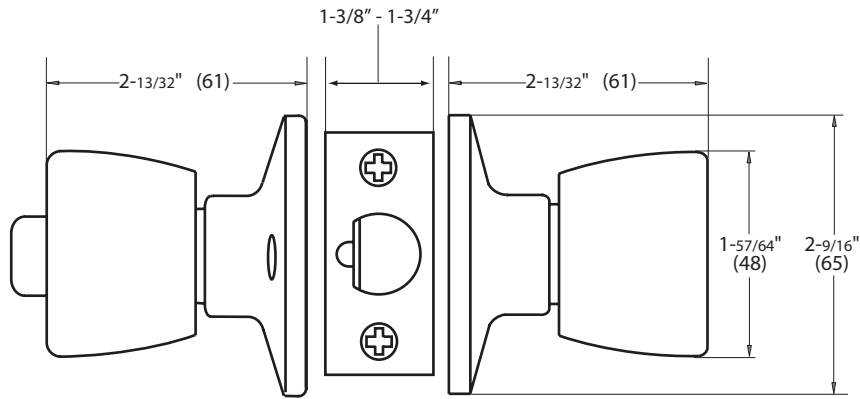

GUARDIAN

KNOB LOCKSET

DIMENSIONS

STANDARD SPECIFICATIONS

| | | | |
|-----------------------|--|---------------------|--|
| Door Prep | Cross bore: 2-1/8" Edge bore: 1" Latch face: 1" x 2-1/4" | Latches | Entrance: 2-3/8" & 2-3/4" adjustable (9073) Passage/Privacy: 2-3/8" & 2-3/4" adjustable (9074) Faceplate: 1" x 2-1/4" round corner Bolt: 1/2" throw |
| Backset | Fits 2-3/8" and 2-3/4" | Strikes | 1-3/4" x 2-1/4" full lip round corner (9103) |
| Door Thickness | 1-3/8" ~ 1-3/4" door standard | Wood Screws | Combination screws that suit both wood or metal door mounting |
| Cylinder | KW1 5-pin standard (Solid Brass) SC1 5-Pin optional. Entries packed KA5 | Door Handing | Not Required |

PRICING

| Model | Function | WT/LB | CTN QTY | | US3 | US32D |
|-----------|----------|--------|---------|------------|--------|--------|
| 100T - GN | Entrance | 27 Lbs | 20 Pcs | Item No. | 211523 | 211522 |
| | | | | List Price | | |
| 101T - GN | Passage | 22 Lbs | 20 Pcs | Item No. | 214523 | 214522 |
| | | | | List Price | | |
| 102T - GN | Privacy | 22 Lbs | 20 Pcs | Item No. | 212523 | 212522 |
| | | | | List Price | | |
| 115 - GN | Dummy | 9 Lbs | 20 Pcs | Item No. | 215523 | 215522 |
| | | | | List Price | | |