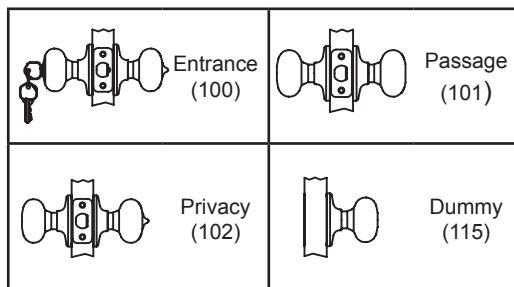

FUNCTIONS

THE DELANEY CO.

Copyright © THE DELANEY CO. All rights reserved.