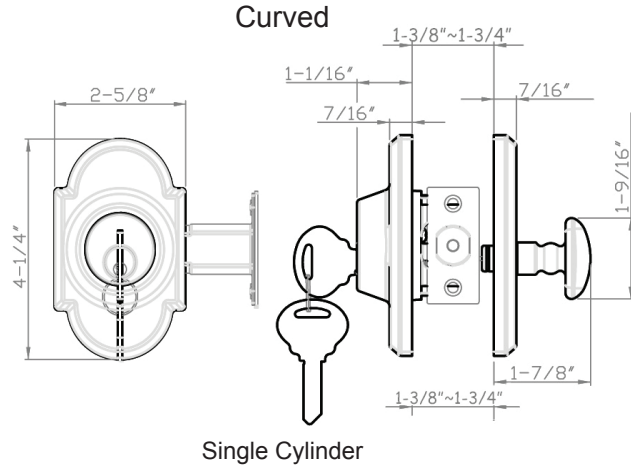

**DEADBOLTS
SANDCAST COLLECTION**

DELANEY
Designer Series™

DIMENSIONS

STANDARD SPECIFICATIONS

Door Prep	Cross bore: 2-1/8" Edge bore: 1" Latch face: 1" x 2-1/4"	Latches	Deadbolt: 2-3/8" & 2-3/4" adjustable (9092) Faceplate: 1" x 2-1/4" round corner Bolt: Brass with hardened steel rod. Full 1" throw
Backset	Fits 2-3/8" and 2-3/4"	Strikes	1-3/4" x 2-1/4" round corner (9113 & 9117)
Door Thickness	1-3/8" ~ 1-3/4" door standard	Wood Screws	Combination screws that suit both wood or metal door mounting Includes 3" Security Screws
Cylinder	SC4 6-pin standard. KW1 5-Pin Optional. Deadbolts packed KA4	Door Handing	Not Required

PRICING

Model	Function	WT/LB	CTN QTY	AP Aged Pewter		ABR Aged Bronze		ABK Aged Black		
				CURVED	SQUARE	CURVED	SQUARE	CURVED	SQUARE	
200-LI	Single Cylinder	34 Lbs	12 Pcs	Item No.	631008C	631008S	631000C	631000S	631009C	631009S
				List Price						
210-LI	Double Cylinder	40 Lbs	12 Pcs	Item No.	631508C	631508S	631500C	631500S	631509C	631509S
				List Price						