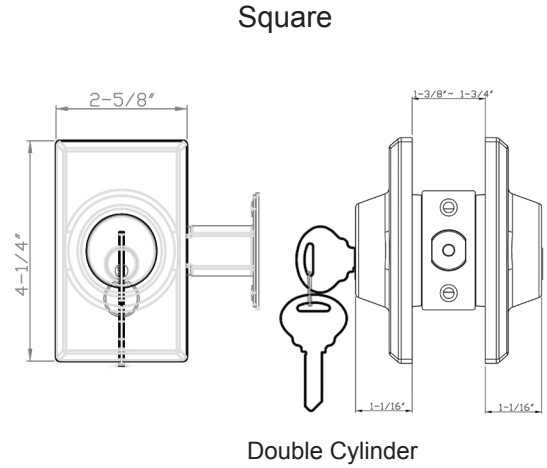

**DEADBOLTS
SANDCAST COLLECTION**

DELANEY
Designer Series™

DIMENSIONS

STANDARD SPECIFICATIONS

Door Prep	Cross bore: 2-1/8" Edge bore: 1" Latch face: 1" x 2-1/4"	Latches	Deadbolt: 2-3/8" & 2-3/4" adjustable (9092) Faceplate: 1" x 2-1/4" round corner Bolt: Brass with hardened steel rod. Full 1" throw
Backset	Fits 2-3/8" and 2-3/4"	Strikes	1-3/4" x 2-1/4" round corner (9113 & 9117)
Door Thickness	1-3/8" ~ 1-3/4" door standard	Wood Screws	Combination screws that suit both wood or metal door mounting Includes 3" Security Screws
Cylinder	SC4 6-pin standard. KW1 5-Pin Optional. Deadbolts packed KA4	Door Handing	Not Required

PRICING

Model	Function	WT/LB	CTN QTY	AP Aged Pewter		ABR Aged Bronze		ABK Aged Black		
				CURVED	SQUARE	CURVED	SQUARE	CURVED	SQUARE	
200-LI	Single Cylinder	34 Lbs	12 Pcs	Item No.	631008C	631008S	631000C	631000S	631009C	631009S
				List Price						
210-LI	Double Cylinder	40 Lbs	12 Pcs	Item No.	631508C	631508S	631500C	631500S	631509C	631509S
				List Price						