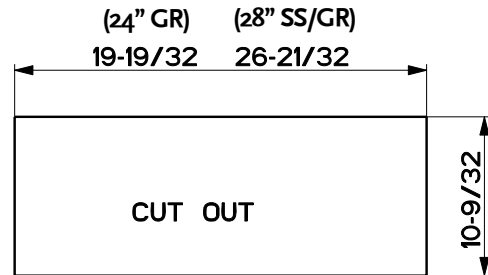

## Dimensional Diagrams

(see installation instructions for more information)

**Side View**

**Front View**

**Bottom View**

**Cabinet Cut Out**

## ACCESSORIES

	<u>Size</u>	<u>Model #</u>
<b>Stainless Liners</b>	30" SS Liner	# LINE30ST
	30" SS Liner	# LINE36ST

Create a perfectly-sealed, non-combustible 4" tall perimeter to "line" the wood below the Inca Smart. Depth adjustable from 16" - 17 7/8".