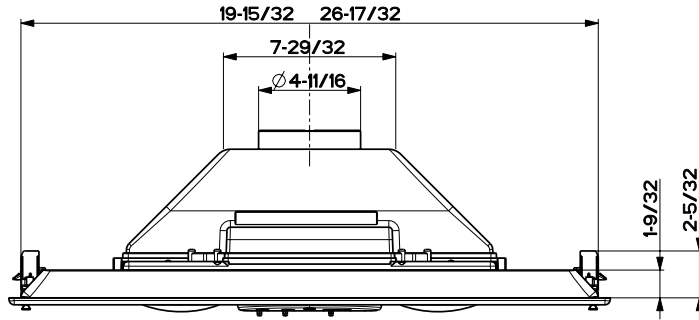

## Feature Chart

Model	Inca Smart SS (28)	Inca Smart Gray (24 , 28)
Cabinet Cut Out	<b>(28")</b> 26 21/32" W / 10 9/32"D	<b>(24")</b> 19 19/32" W / 10 9/32"D <b>(28")</b> 26 21/32" W / 10 9/32"D
Convertible to Recirculating	Yes - charcoal filter needed, need air return back into kitchen out of the cabinet	Yes - charcoal filter needed, need air return back into kitchen out of the cabinet
Controls	3 Speed <b>Electronic Push</b> w/ Blue LED	3 Speed <b>Manual Slider</b>
Lighting	2 X 20 (W) <b>Halogen</b>	2 X 40 (W) <b>Incandescent</b>
Ducting Top	5" Round	5" Round
Grease Filters	dishwasher safe SS mesh	dishwasher safe mesh
Built In Mounting Hardware	Yes - Easy Snap Mounting Clips	Yes - Easy Snap Mounting Clips
10 Minute Intensive Speed	Yes	N / A
AC Input	120 V - 60 hz	120 V - 60 hz
AC Power	Max 190 W at 1.6 A	Max 230 W at 2.0 A
<b>Green Energy Saver Mode</b>	<b>Yes</b>	<b>Yes</b>
<b>Annual Electricity Costs</b>	<b>\$3.29 / Year *</b>	<b>\$3.24 / Year *</b>

## Dimensional Diagrams

(see installation instructions for more information)

**Side View**

**Front View**

**Bottom View**

**Cabinet Cut Out**