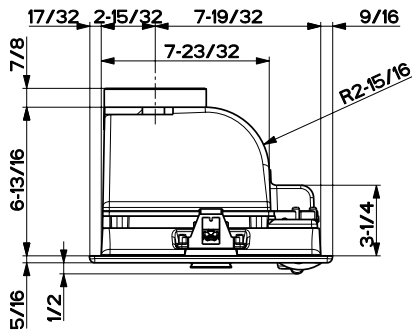

## Feature Chart

Model	Inca Smart SS (28)	Inca Smart Gray (24 , 28)
Cabinet Cut Out	<b>(28")</b> 26 21/32" W / 10 9/32"D	<b>(24")</b> 19 19/32" W / 10 9/32"D <b>(28")</b> 26 21/32" W / 10 9/32"D
Convertible to Recirculating	Yes - charcoal filter needed, need air return back into kitchen out of the cabinet	Yes - charcoal filter needed, need air return back into kitchen out of the cabinet
Controls	3 Speed <b>Electronic Push</b> w/ Blue LED	3 Speed <b>Manual Slider</b>
Lighting	2 X 20 (W) <b>Halogen</b>	2 X 40 (W) <b>Incandescent</b>
Ducting Top	5" Round	5" Round
Grease Filters	dishwasher safe SS mesh	dishwasher safe mesh
Built In Mounting Hardware	Yes - Easy Snap Mounting Clips	Yes - Easy Snap Mounting Clips
10 Minute Intensive Speed	Yes	N / A
AC Input	120 V - 60 hz	120 V - 60 hz
AC Power	Max 190 W at 1.6 A	Max 230 W at 2.0 A
<b>Green Energy Saver Mode</b>	<b>Yes</b>	<b>Yes</b>
<b>Annual Electricity Costs</b>	<b>\$3.29 / Year *</b>	<b>\$3.24 / Year *</b>

## Dimensional Diagrams

(see installation instructions for more information)

**Side View**

**Front View**

**Bottom View**

**Cabinet Cut Out**