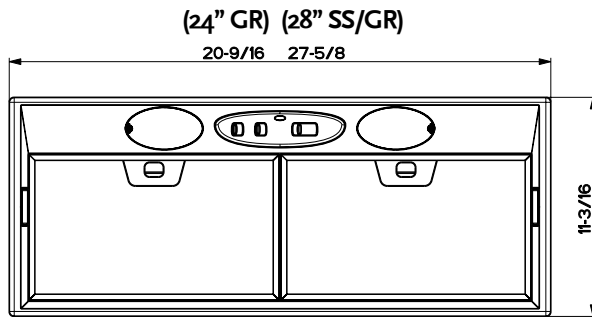

## Feature Chart

Model	Inca Smart SS (28)	Inca Smart Gray (24 , 28)
Cabinet Cut Out	<b>(28")</b> 26 21/32" W / 10 9/32"D	<b>(24")</b> 19 19/32" W / 10 9/32"D <b>(28")</b> 26 21/32" W / 10 9/32"D
Convertible to Recirculating	Yes - charcoal filter needed, need air return back into kitchen out of the cabinet	Yes - charcoal filter needed, need air return back into kitchen out of the cabinet
Controls	3 Speed <b>Electronic Push</b> w/ Blue LED	3 Speed <b>Manual Slider</b>
Lighting	2 X 20 (W) <b>Halogen</b>	2 X 40 (W) <b>Incandescent</b>
Ducting Top	5" Round	5" Round
Grease Filters	dishwasher safe SS mesh	dishwasher safe mesh
Built In Mounting Hardware	Yes - Easy Snap Mounting Clips	Yes - Easy Snap Mounting Clips
10 Minute Intensive Speed	Yes	N / A
AC Input	120 V - 60 hz	120 V - 60 hz
AC Power	Max 190 W at 1.6 A	Max 230 W at 2.0 A
<b>Green Energy Saver Mode</b>	<b>Yes</b>	<b>Yes</b>
<b>Annual Electricity Costs</b>	<b>\$3.29 / Year *</b>	<b>\$3.24 / Year *</b>

## Dimensional Diagrams

(see installation instructions for more information)

**Side View**

**Front View**

**Bottom View**

**Cabinet Cut Out**

## ACCESSORIES

	<u>Size</u>	<u>Model #</u>
<b>Stainless Liners</b>	30" SS Liner	# LINE30ST
	30" SS Liner	# LINE36ST

Create a perfectly-sealed, non-combustible 4" tall perimeter to "line" the wood below the Inca Smart. Depth adjustable from 16" - 17 7/8".