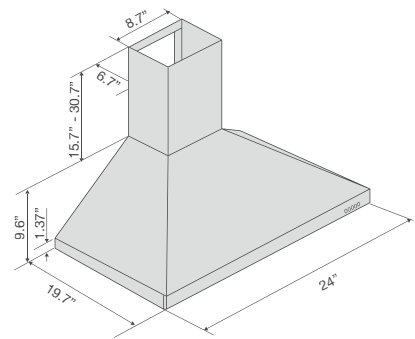

- Wall-mounted hood
- 3 speed settings.
- 600 cfm blower system.
- 10 minutes shut off delay button.
- Push button controls.
- Very quiet - 66 dB(A).
- 2 - 20 W halogen lights.
- Stainless steel brushed finish.
- Optional accessory: Recirculating kit.
- Includes adaptor for 5" air outlets.

30" Pyramid Hood
60CFP-30X
Stainless steel
Item Number: 932010151

- Wall-mounted hood
- 3 speed settings.
- 600 cfm blower system.
- 10 minutes shut off delay button.
- Push button controls.
- Very quiet - 66 dB(A).
- 2 - 20 W halogen lights.
- Stainless steel brushed finish.
- Optional accessory: Recirculating kit.
- Includes adaptor for 5" air outlets.

24" Pyramid Hood
60CFP-24X
Stainless steel
Item Number: 932010150

- Wall-mounted hood
- 3 speed settings.
- 600 cfm blower system.
- 10 minutes shut off delay button.
- Push button controls.
- Very quiet - 66 dB(A).
- 2 - 20 W halogen lights.
- Stainless steel brushed finish.
- Optional accessory: Recirculating kit.
- Includes adaptor for 5" air outlets.