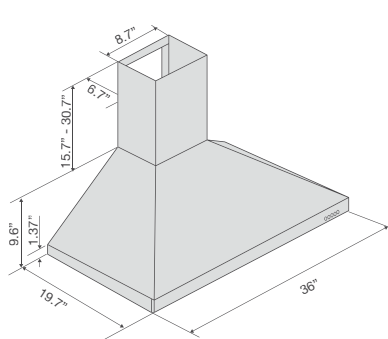

- Wall-mounted hood
- 3 speed settings.
- 600 cfm blower system.
- 10 minutes shut off delay button.
- Push button controls.
- Very quiet - 66 dB(A).
- 2 - 20 W halogen lights.
- Stainless steel brushed finish.
- Optional accessory: Recirculating kit.
- Includes adaptor for 5" air outlets.

30" Pyramid Hood
60CFP-30X
Stainless steel
Item Number: 932010151

- Wall-mounted hood
- 3 speed settings.
- 600 cfm blower system.
- 10 minutes shut off delay button.
- Push button controls.
- Very quiet - 66 dB(A).
- 2 - 20 W halogen lights.
- Stainless steel brushed finish.
- Optional accessory: Recirculating kit.
- Includes adaptor for 5" air outlets.

24" Pyramid Hood
60CFP-24X
Stainless steel
Item Number: 932010150

- Wall-mounted hood
- 3 speed settings.
- 600 cfm blower system.
- 10 minutes shut off delay button.
- Push button controls.
- Very quiet - 66 dB(A).
- 2 - 20 W halogen lights.
- Stainless steel brushed finish.
- Optional accessory: Recirculating kit.
- Includes adaptor for 5" air outlets.