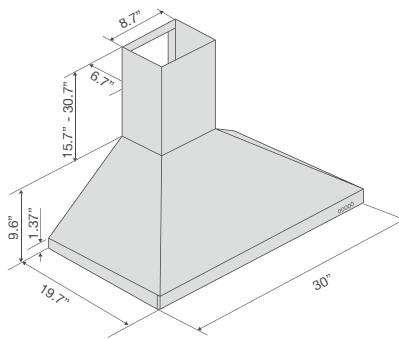

- Wall-mounted hood
- 3 speed settings.
- 600 cfm blower system.
- 10 minutes shut off delay button.
- Push button controls.
- Very quiet - 66 dB(A).
- 2 - 20 W halogen lights.
- Stainless steel brushed finish.
- Optional accessory: Recirculating kit.
- Includes adaptor for 5" air outlets.

30" Pyramid Hood
60CFP-30X
Stainless steel
Item Number: 932010151

- Wall-mounted hood
- 3 speed settings.
- 600 cfm blower system.
- 10 minutes shut off delay button.
- Push button controls.
- Very quiet - 66 dB(A).
- 2 - 20 W halogen lights.
- Stainless steel brushed finish.
- Optional accessory: Recirculating kit.
- Includes adaptor for 5" air outlets.

24" Pyramid Hood
60CFP-24X
Stainless steel
Item Number: 932010150

- Wall-mounted hood
- 3 speed settings.
- 600 cfm blower system.
- 10 minutes shut off delay button.
- Push button controls.
- Very quiet - 66 dB(A).
- 2 - 20 W halogen lights.
- Stainless steel brushed finish.
- Optional accessory: Recirculating kit.
- Includes adaptor for 5" air outlets.