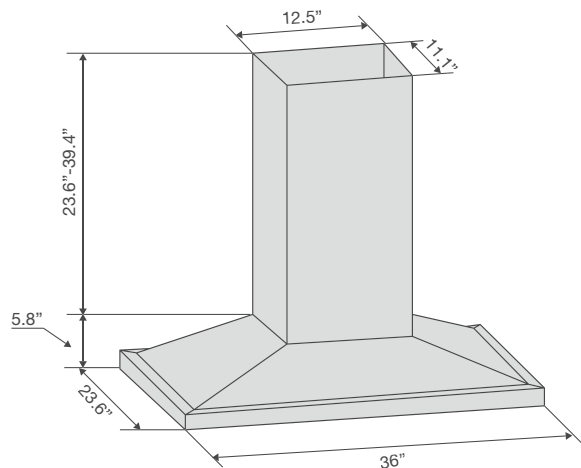

Island Hood

36" Pyramid Hood
60CFP-361X
Stainless steel
Item Number: 932010153

3 speed settings.

- 600 cfm blower system.
- 10 minutes shut off delay button.
- Push button controls.
- Very quiet - 66 dB(A).
- 4 - 20 W halogen lights.
- Stainless steel brushed finish.
- Optional accessory: Recirculating kit.
- Includes adaptor for 5" air outlets.

AUTOMATIC SHUT OFF

HALOGEN ILLUMINATION

Island Hoods / Wall Mounted Hoods

	ISLAND-MOUNTED	WALL-MOUNTED					
	Pyramid Hood	Crystal Arco Hood			Pyramid Hood		
	60CFP-36IX 36"	60CFG-36B 36"	60CFG-30B 30"	60CFP-36X 36"	60CFP-30X 30"	60CFP-24X 24"	
GENERAL FEATURES							
Stainless Steel Brushed Finish	■			■	■	■	
Stainless Steel & Glass Finish		■	■				
600 CFM Blower System	■	■	■	■	■	■	
Very quiet operation	66 Db(A)	66 Db(A)	66 Db(A)	66 Db(A)	66 Db(A)	66 Db(A)	
3 Speed Levels	■	■	■	■	■	■	
Dishwasher Friendly Filter	■	■	■	■	■	■	
Plug	■	■	■	■	■	■	
Halogen Lights	4 - 20 W	2 - 20 W	2 - 20 W	2 - 20 W	2 - 20 W	2 - 20 W	
Shut off delay button	■	■	■	■	■	■	
Optional accessory: recirculating kit	■	■	■	■	■	■	
Bracket mounting for ease of installation	■	■	■	■	■	■	
TECHNICAL SPECIFICATIONS							
Intensity (A)	3,6	3,3	3,3	3,3	3,3	3,3	
Voltage / Frequency (V/Hz)	120 / 60	120 / 60	120 / 60	120 / 60	120 / 60	120 / 60	
DIMENSIONS							
Dimensions (inches)	Height	36"	36"	30"	36"	30"	24"
	Width	23.6"	19.7"	19.7"	19.7"	19.7"	19.7"
	Depth	29.4" / 49.1"	19.7" / 38.6"	19.7" / 38.6"	25.30" / 40.3"	25.30" / 40.3"	25.30" / 40.3"