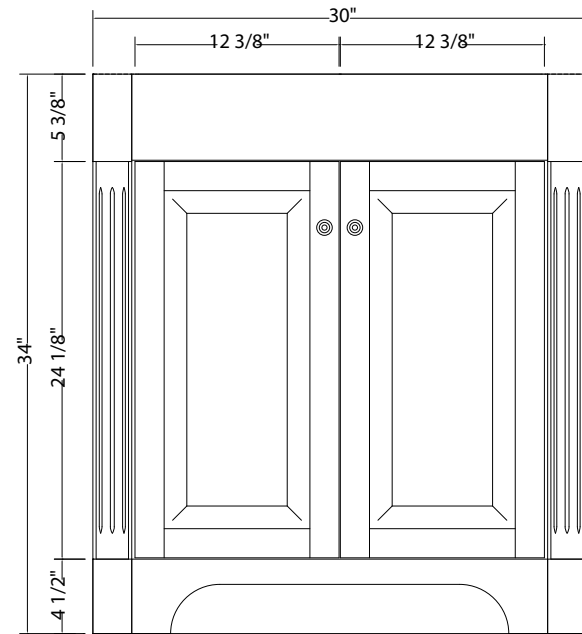

FOREMOST

WARRENTON COLLECTION

30" Vanity
WAEA3021