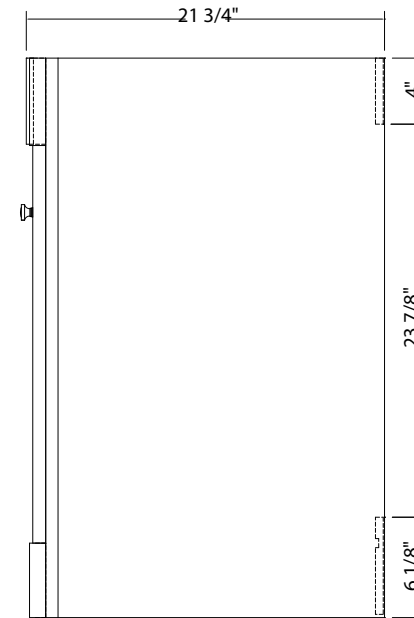

FOREMOST

WARRENTON COLLECTION

30" Vanity
WAEA3021