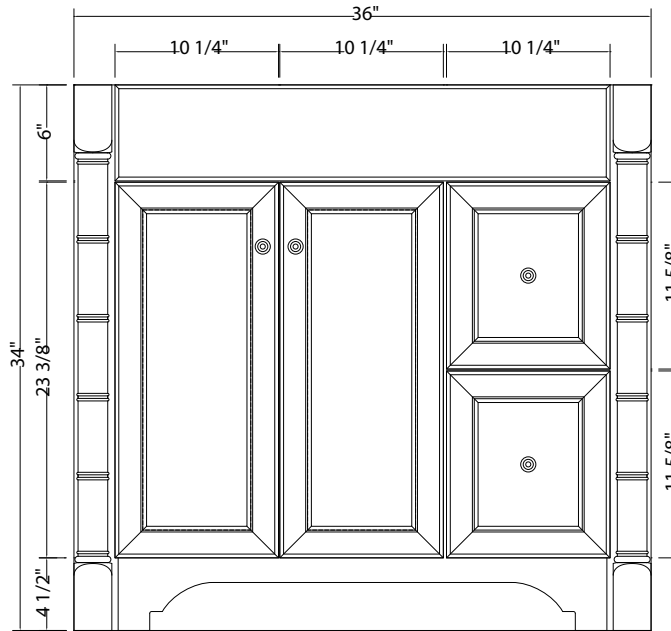

FOREMOST

ESTLIN COLLECTION

www.foremostgroups.com

36" Vanity with Right Drawers

ESNA3621DR