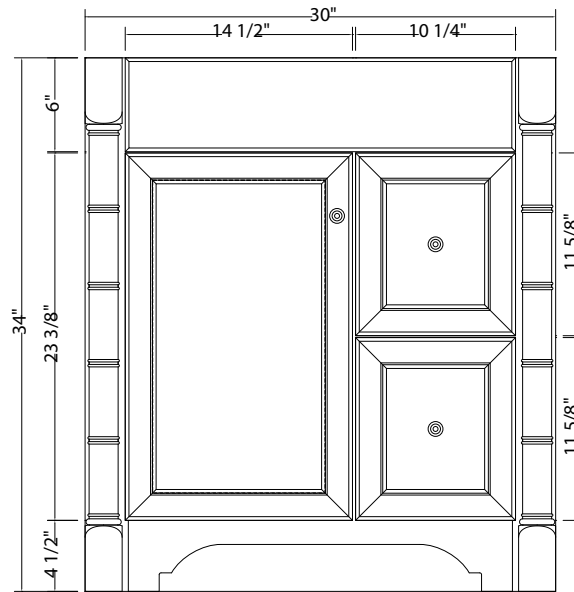

FOREMOST

ESTLIN COLLECTION

www.foremostgroups.com

30" Vanity with Right Drawers
ESNA3021DR