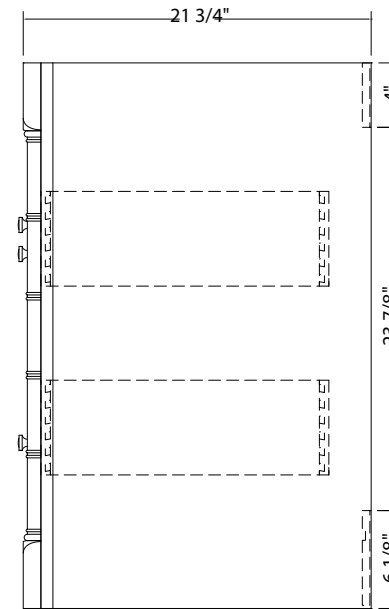

FOREMOST

ESTLIN COLLECTION

www.foremostgroups.com

36" Vanity with Right Drawers

ESNA3621DR