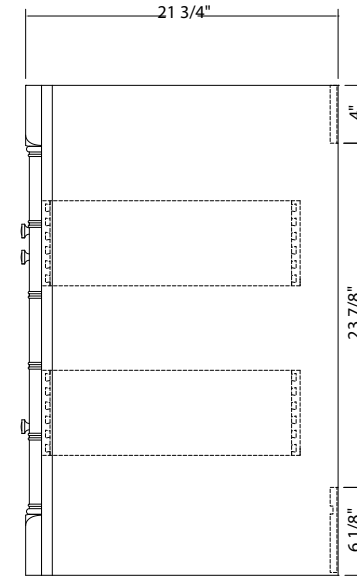

FOREMOST

ESTLIN COLLECTION

www.foremostgroups.com

48" Vanity
ESNA4821D