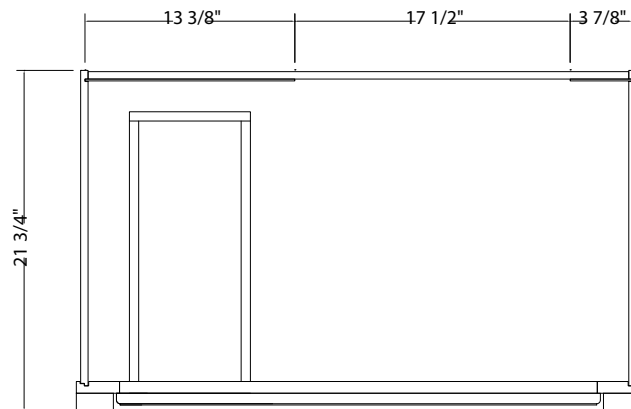

FOREMOST

ESTLIN COLLECTION

www.foremostgroups.com

36" Vanity with Left Drawers

ESNA3621DL