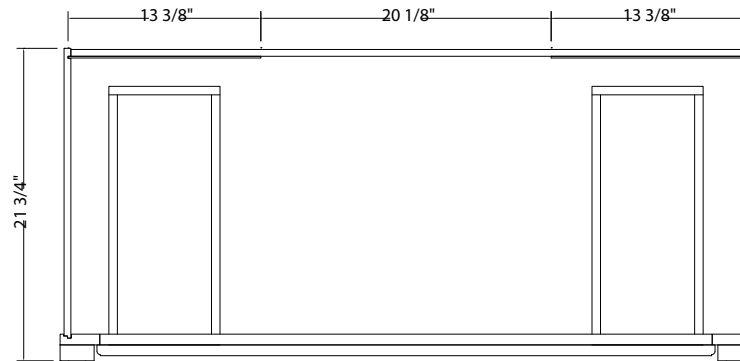

FOREMOST

ESTLIN COLLECTION

www.foremostgroups.com

48" Vanity
ESNA4821D