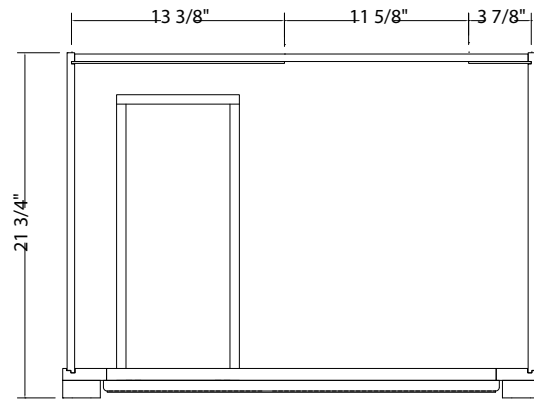

## ESTLIN COLLECTION

www.foremostgroups.com

30" Vanity with Left Drawers

ESNA3021DL