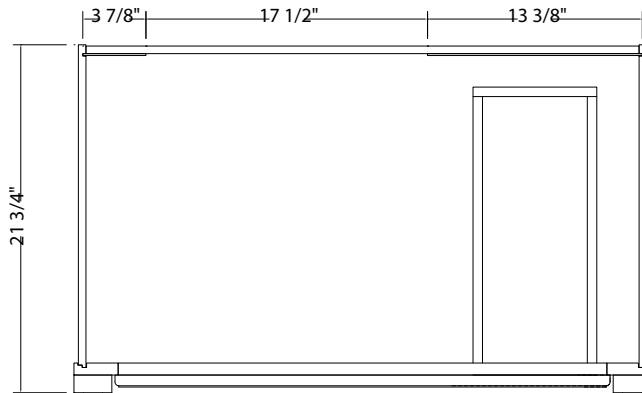

FOREMOST

ESTLIN COLLECTION

www.foremostgroups.com

36" Vanity with Right Drawers

ESNA3621DR