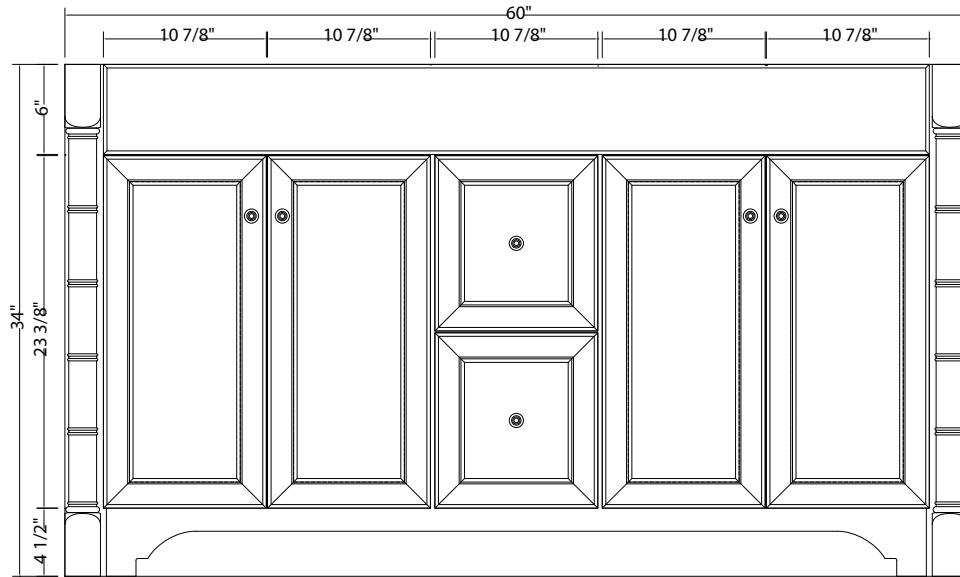

FOREMOST

ESTLIN COLLECTION

www.foremostgroups.com

60" Vanity
ESNA6021D