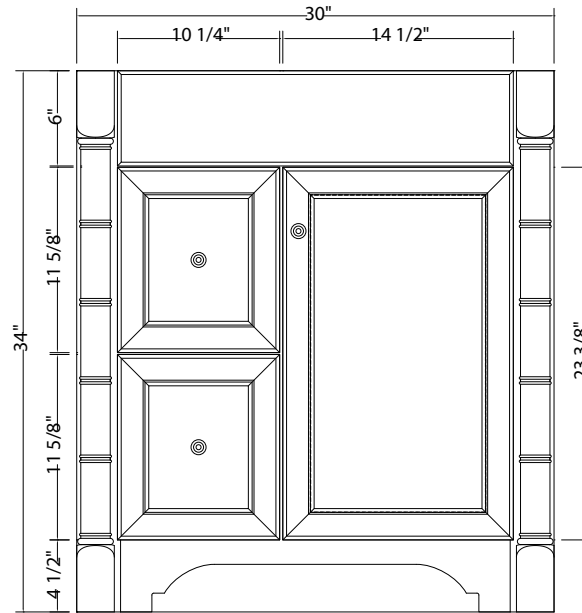

## ESTLIN COLLECTION

www.foremostgroups.com

30" Vanity with Left Drawers

ESNA3021DL