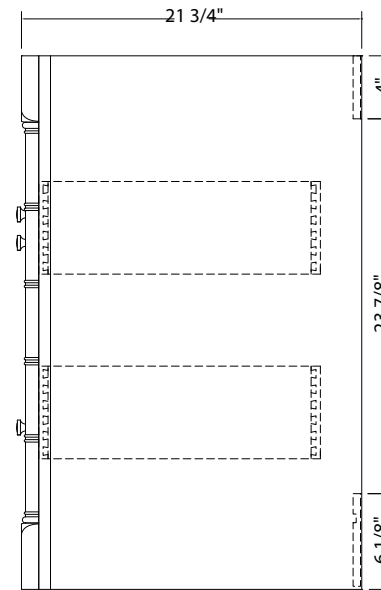

FOREMOST

ESTLIN COLLECTION

www.foremostgroups.com

30" Vanity with Right Drawers
ESNA3021DR