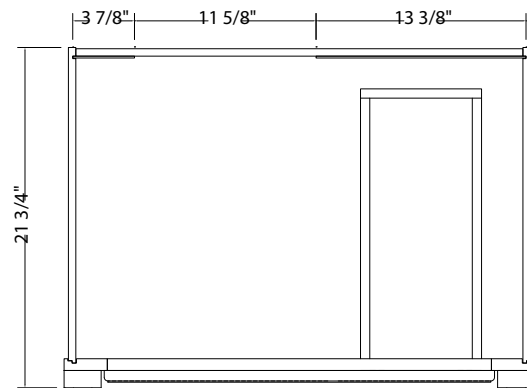

FOREMOST

ESTLIN COLLECTION

www.foremostgroups.com

30" Vanity with Right Drawers
ESNA3021DR