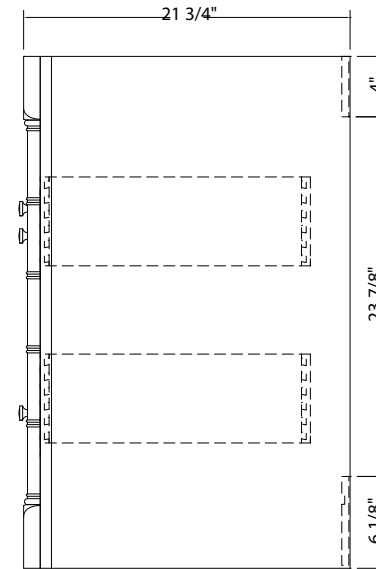

FOREMOST

ESTLIN COLLECTION

www.foremostgroups.com

60" Vanity
ESNA6021D