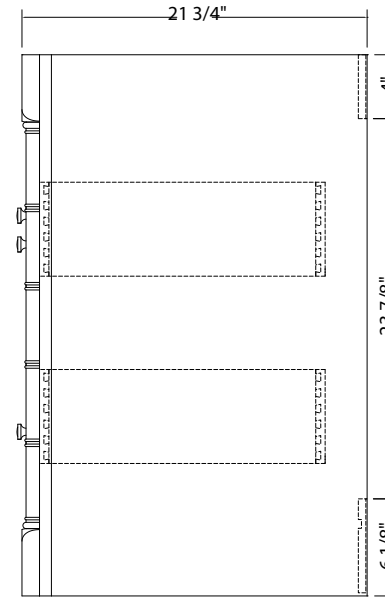

## ESTLIN COLLECTION

www.foremostgroups.com

30" Vanity with Left Drawers

ESNA3021DL

## ESTLIN COLLECTION

www.foremostgroups.com

36" Vanity with Left Drawers

ESNA3621DL