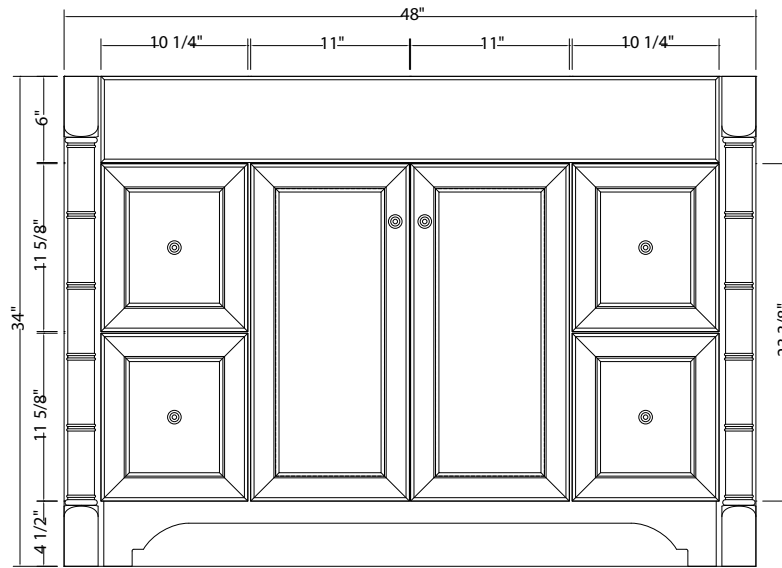

FOREMOST

ESTLIN COLLECTION

www.foremostgroups.com

48" Vanity
ESNA4821D