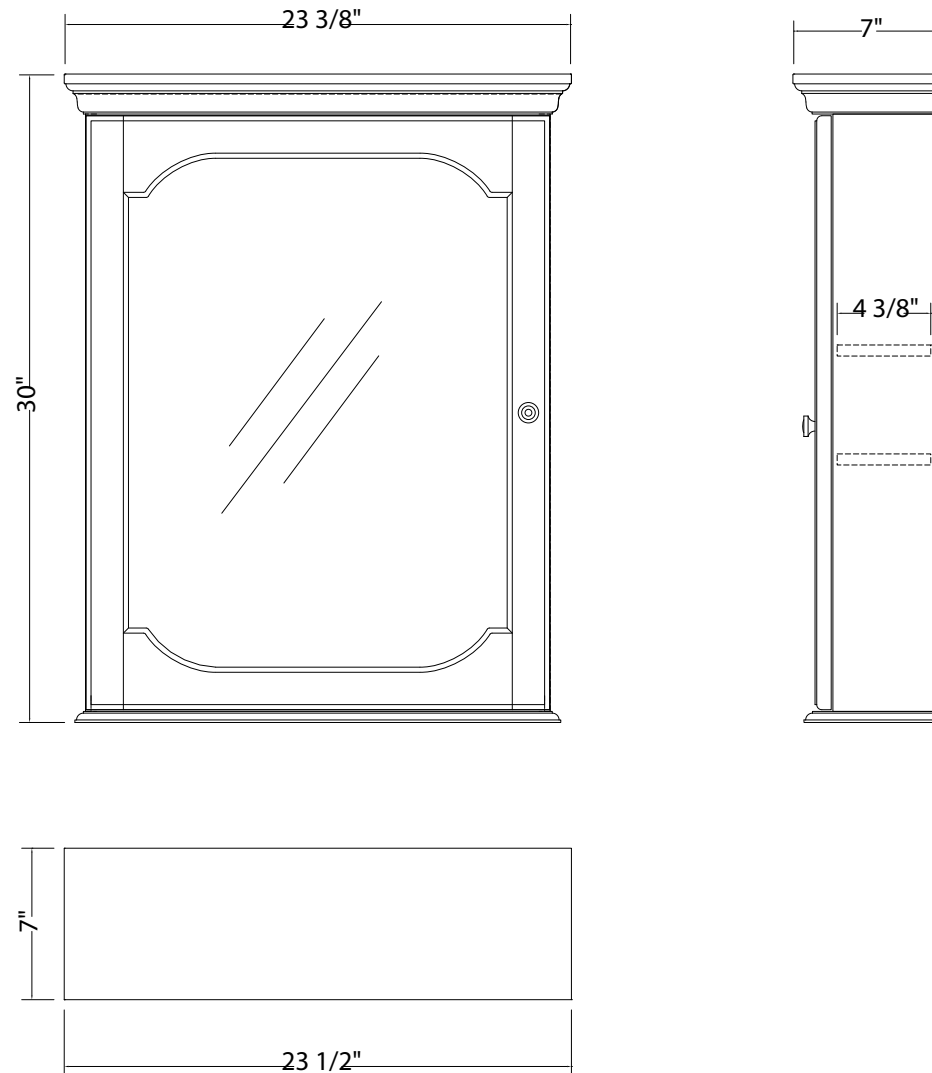

FOREMOST

ESTLIN COLLECTION

www.foremostgroups.com

Medicine Cabinet
ESNC2330