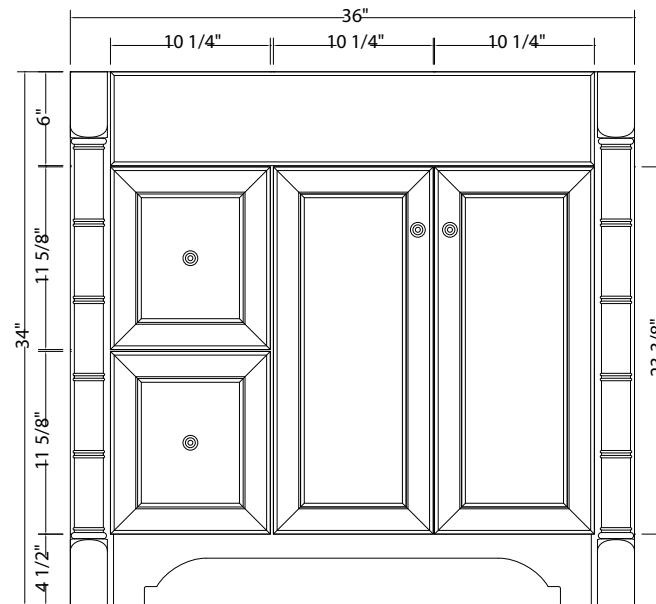

FOREMOST

ESTLIN COLLECTION

www.foremostgroups.com

36" Vanity with Left Drawers

ESNA3621DL