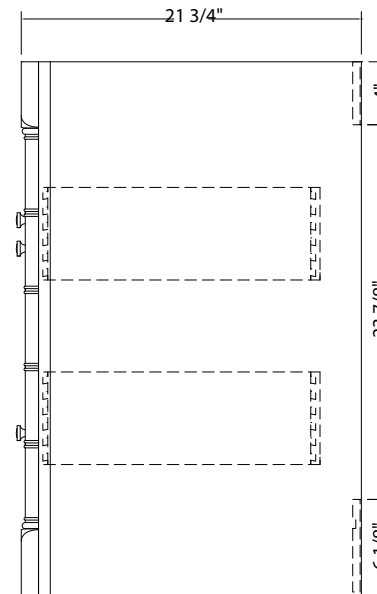

## ESTLIN COLLECTION

www.foremostgroups.com

30" Vanity with Right Drawers  
ESNA3021DR

## ESTLIN COLLECTION

www.foremostgroups.com

36" Vanity with Left Drawers

ESNA3621DL