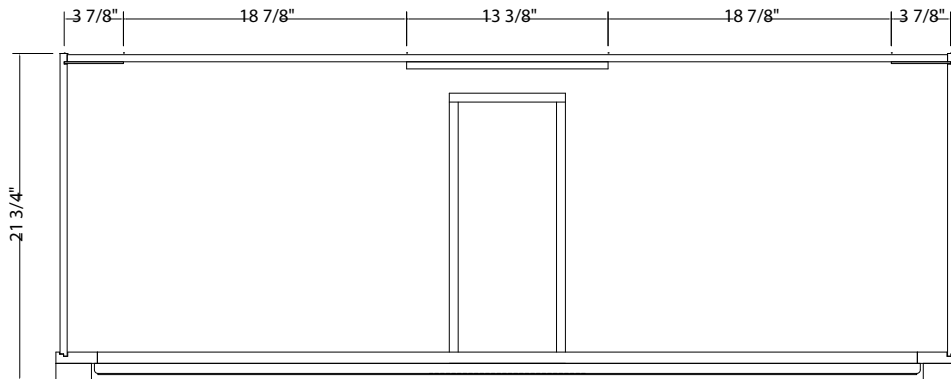

FOREMOST

ESTLIN COLLECTION

www.foremostgroups.com

60" Vanity
ESNA6021D