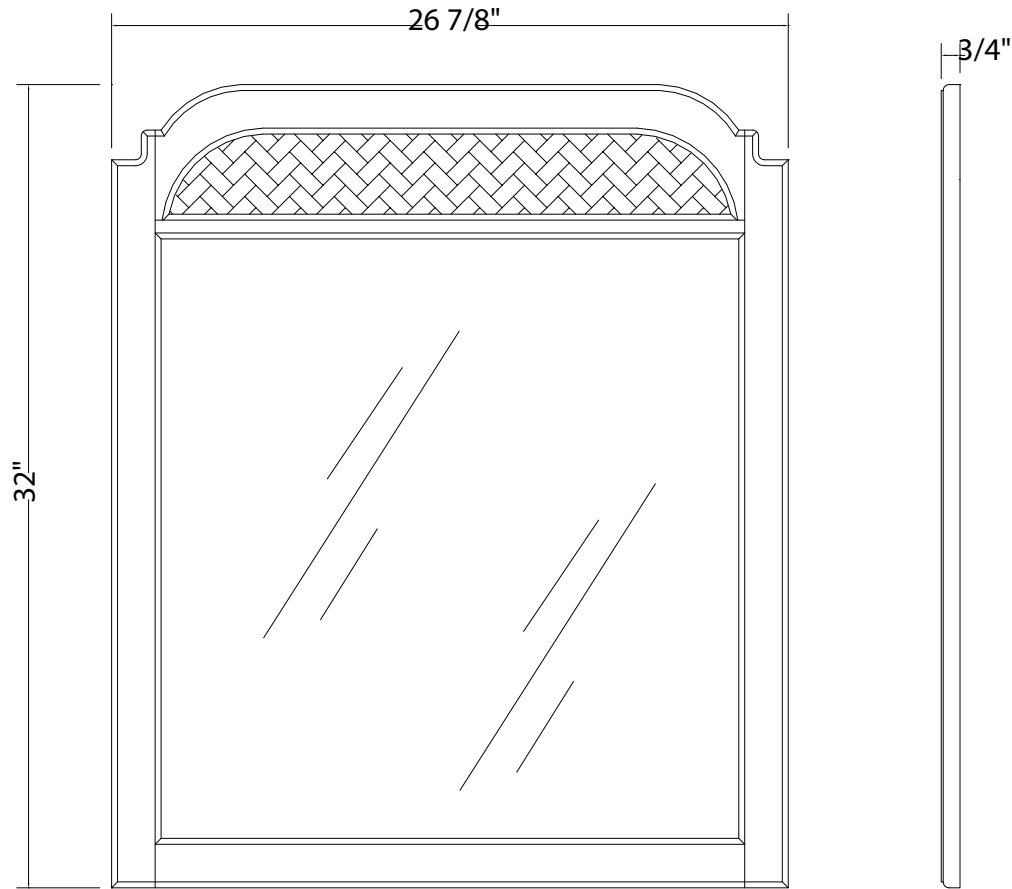

FOREMOST

ESTLIN COLLECTION

www.foremostgroups.com

27" Mirror
ESNM2732