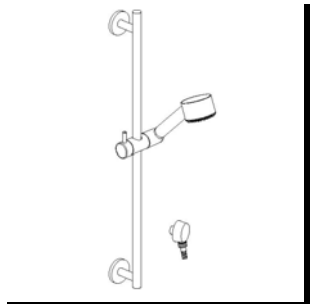

Project: _____
 Contractor: _____

Serie Milano

7812900

Adjustable Slidebar Handshower Set

STANDARDS

- Compliant with ASME A112.18.1-B125.1 requirements
- Certified By CSA international

Finishes	7812900PC	7812900BN
Polished Chrome	X	
Brushed Nickel		X

Features	7812900PC	7812900BN
24" Adjustable Brass Slide Bar	X	X
Hand Shower with Dual Check Valves	X	X
Back Flow Prevention System	X	X
Includes: Hand Shower, Hose, Slide Bar, and Drop Elbow	X	X
60" Hose with Matching Finish	X	X
Self Cleaning Spray Head	X	X
Step By Step Installation Instructions	X	X
Limited Lifetime Warranty	X	X