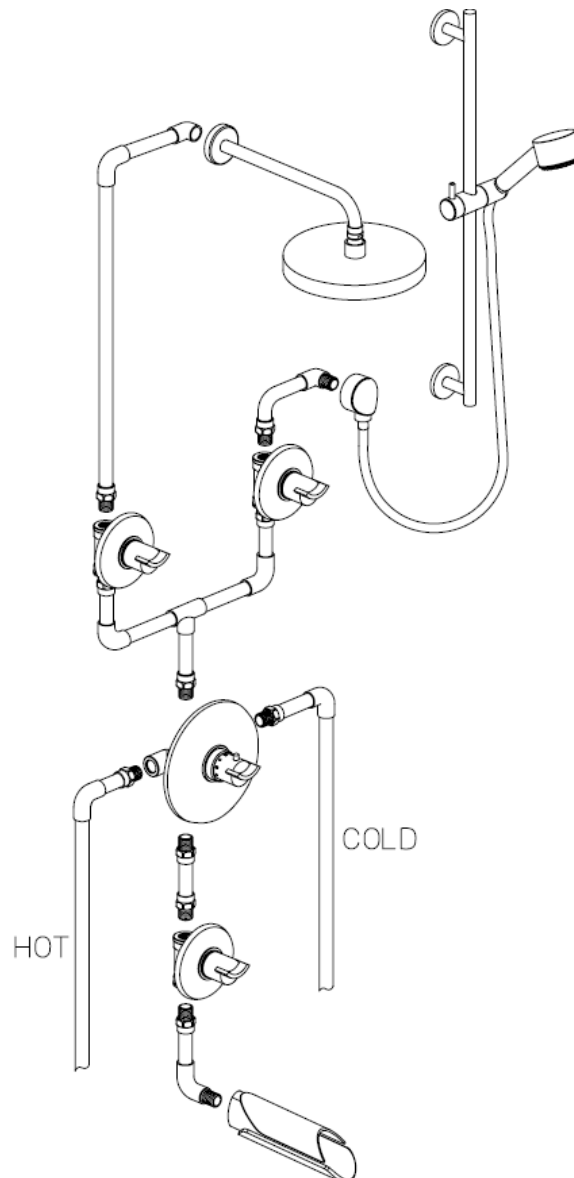

Serie Roma

73KIT06

Shower Kit 06

Serie Roma

7340200

Trim for 1/2" & 3/4" Volume control

STANDARDS

- Comply with ASME A112.18.1-B125.1 requirements
- Certified By CSA international

Finishes

	7340200PC	7340200BN
Polished Chrome	X	
Brushed Nickel		X

Features

	7340200PC	7340200BN
Solid Brass Construction	X	X
Ceramic Disc Valving	X	X
3/4" NPT or 1/2" NPT inlet	X	X
Progressive Volume Control	X	X
Kit Includes Trim	X	X
Step-By-Step Installation Instructions	X	X
Limited Lifetime Warranty	X	X

Features	7875000PC	7875000BN
Raincan Showerhead Kit with Matching 12" arm and flange	X	X
Delivers 2.5gpm at 80psi MAX	X	X
Showerhead features Rotating Ball Joint	X	X
1/2" NPT Inlets	X	X
Self Cleaning Spray Nozzles	X	X
Step-By-Step Installation Instructions	X	X
Limited Lifetime Warranty	X	X

Features	7812900PC	7812900BN
24" Adjustable Brass Slide Bar	X	X
Hand Shower with Dual Check Valves	X	X
Back Flow Prevention System	X	X
Includes: Hand Shower, Hose, Slide Bar, and Drop Elbow	X	X
60" Hose with Matching Finish	X	X
Self Cleaning Spray Head	X	X
Step By Step Installation Instructions	X	X
Limited Lifetime Warranty	X	X