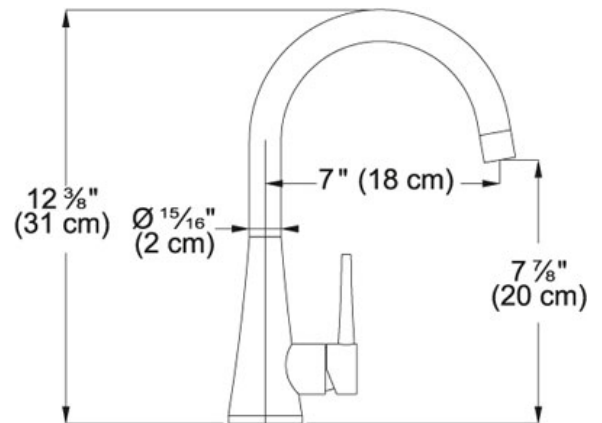

SPECIFICATION SHEET

PRODUCT FAMILY: **Faucets** FINISH: **Polished Chrome** SERIES: **JUST** MODEL: **FFBP2500**

Product Information

FUN#	115.0195.026
US Part Number	FFBP2500
	Bar/Prep faucets
Faucet Operation	Single Lever