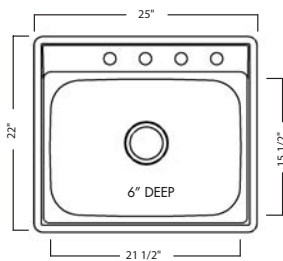

Material - 21 Gauge
Finish - Satin deck/Satin bowl
Single bowl - 15 1/2" FB x 21 1/2" LR x 7" DP
Center drain wastehole location

11.0 lbs.

FSS704NB - 4 faucet holes FUN# 101.0084.269
FSS704N - 4 faucet holes (sleeve packaging) FUN# 101.0084.413
FSS703NB - 3 faucet holes FUN#

27" cabinet is recommended minimum

FSS604NB $76.00
FSS604N
FSS603NB