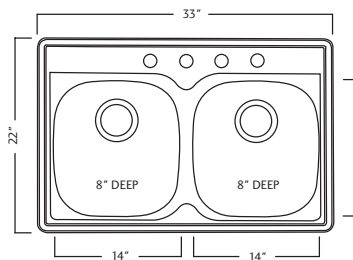

Material - 20 Gauge
Finish - Satin deck/Radiant silk bowls
Two equal size bowls - 15 1/2" FB x 14" LR x 8" DP
Rear drain wastehole location
FEDG804BX - 4 faucet holes FUN# 101.0069.475

17.0 lbs.

- FCBU1614 $82.00
- FDBA1614 $84.00
- FBGRA1614 $64.00

36" cabinet is recommended minimum

FEDS804BX $183.00