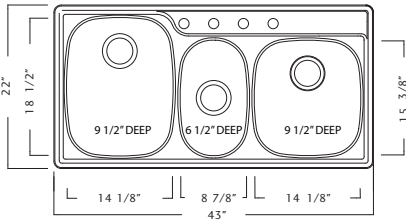

Sink Features:

Sound deadening pads.
Installation hardware and template.
Limited Lifetime Warranty.

Sink Specifications

Shipping Weight

Available Accessories

OTSK951-18BX	$838.00
OTSK954-18BX	
OTSK951BX	$636.00
OTSK954BX	

Radiant silk finished bowls, satin finished rim.
Large bowl - 18 1/2" FB x 14 1/8" LR x 9 1/2" DP
Mid-size bowl - 15 3/8" FB x 14 1/8" LR x 9 1/2" DP
Rear drain wastehole locations
Small bowl - 15 3/8" FB x 8 7/8" LR x 6 1/2" DP
Center drain wastehole location

28.0 lbs.

FCBA1614
$84.00

26.0 lbs.

FBGRA1614
$64.00

FBGRD1915
$71.00

FCLC167
$63.00

Material - 18 Gauge Stainless Steel
OTSK951-18BX - 1 faucet hole FUN# 101.0035.841
OTSK954-18BX - 4 faucet holes FUN# 101.0035.847

Material - 20 Gauge Stainless Steel
OTSK951-BX - 1 faucet hole FUN# 101.0035.842
OTSK954-BX - 4 faucet holes FUN# 101.0035.848