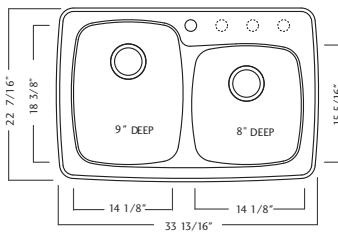

Sink Features:

Topmount or Undermount on select models.
Available in a variety of color options.
Limited Lifetime Warranty.

Sink Specifications

Shipping Weight

Available Accessories

O_3322-1 \$643.00

Material - Color granite composite
Large bowl - 18 3/8" FB x 14 1/8" LR x 9" DP
Small bowl - 15 5/16" FB x 14 1/8" LR x 8" DP
Rear drain wastehole locations
Standard drilling: 1 hole, knockouts (3) allow holes to be added on-site