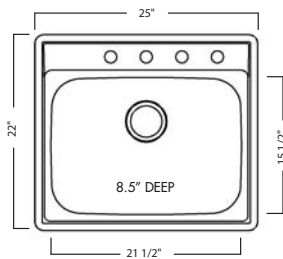

27" cabinet is recommended minimum