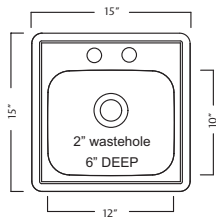

FBS602NB - 2 faucet holes FUN# 102.0084.417
FBS602N - 2 faucet holes (sleeve packaging) FUN# 102.0084.279

18" cabinet is recommended minimum

FBS602-35NB $76.00

Material - 22 Gauge
Finish - Satin deck/Satin bowl
Single bowl - 10" FB x 12" LR x 6" DP
Rear drain wastehole location
Accepts 3 1/2" drain fitting

6.0 lbs.