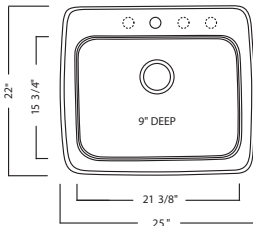

36" cabinet is recommended minimum

★ Dual Installation!

S_2522-1	$513.00	Material - Color granite composite Single bowl - 15 3/4" FB x 21 3/8" LR x 9" DP Rear drain wastehole locations Standard drilling: 1 hole, knockouts (3) allow holes to be added on-site SOX2522-1 - Onyx FUN# 114.0155.303 SSL2522-1 - Slate FUN# 114.0159.598 SC2522-1 - Champagne FUN# 114.0159.597 SW2522-1 - White FUN# 114.0159.600 SGR2522-1 - Graphite FUN# 114.0172.719	30.0 lbs.	FCBG2116 $93.00