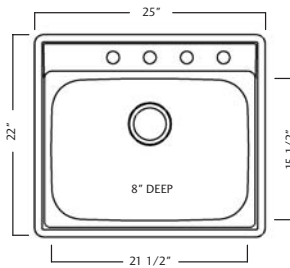

14.0 lbs.

27" cabinet is recommended minimum

Sink Features:

Sound deadening pads.
Installation hardware and template.
Limited Lifetime Warranty.

Sink Specifications**Shipping Weight**

FSG804NB \$156.00

Material - 21 Gauge
Finish - Radiant Silk deck/Radiant Silk bowl
Single bowl - 15 1/2" FB x 21 1/2" LR x 8" DP
Rear drain wastehole location
FSG804NB - 4 faucet holes FUN# 101.0167.354