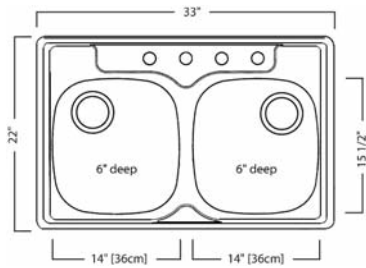

Sink Features:

Sound deadening pads.
Installation hardware and template.
Limited Lifetime Warranty.

Sink Specifications

Shipping Weight

Available Accessories

FPDS604B $149.00
FPDS604

Material - 21 Gauge
Finish - Satin deck/Satin bowls
Two equal size bowls - 15 1/2" FB x 14" LR x 6" DP
Offset rear drain wastehole location
FPDS604B - 4 faucet holes FUN# 101.0084.575
FPDS604 - 4 faucet holes (sleeve packaging) FUN# 101.0084.574

12.0 lbs.

FCBU1614 $82.00

FDBA1614 $84.00

36" cabinet is recommended minimum

SINGLE BOWL TOPMOUNT SINKS

Sink Features:

Sound deadening pads.
Installation hardware and template.
Limited Lifetime Warranty.

Sink Specifications

Shipping Weight

FSLG804BX $341.00

Material - 20 Gauge
Finish - Radiant Silk deck/Radiant Silk bowl
Single bowl - 16" FB x 29 1/2" LR x 8" DP
Center drain wastehole location
Fits a standard double bowl cut out
33x22 - 4 faucet holes FUN# 101.0153.318

28.0 lbs.