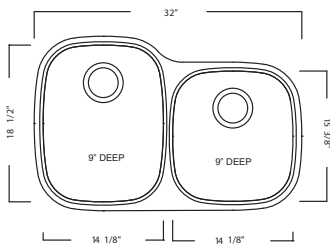

Two equal sized bowls - 14 3/8" FB x 14" LR x 8" DP
Rear drain wastehole location

16.0 lbs.

FCBU1614 $82.00

FDBA1614 $84.00

Material - 20 Gauge
Finish - Radiant Silk Rim / Satin Bowls
FUD800BX - FUN# 122.0084.578
Material - 18 Gauge
Finish - Radiant Silk Rim / Radiant Silk Bowls
FUDG800-18BX - FUN# 122.0084.710

36" cabinet is recommended minimum

UOSK900-18 $497.00

FUN# 122.0035.969
Material - 18 Gauge
Finish - Radiant Silk Rim / Radiant Silk Bowls
Large bowl - 18 1/2" FB x 14 1/8" LR x 9" DP
Rear drain wastehole location
Small bowl - 15 3/8" FB x 14 1/8" LR x 9" DP
Rear drain wastehole location

33.0 lbs.

FCBA1614 $84.00

FBGRA1614 $64.00

FBGRD1915 $71.00

36" cabinet is recommended minimum

SINGLE BOWL UNDERMOUNT SINKS

Sink Features:

Sound deadening pads.
Installation hardware and template.
Limited Lifetime Warranty.