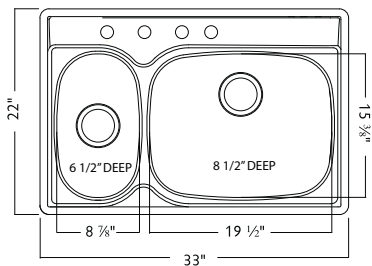

★ Dual Installation!

36" cabinet is recommended minimum

Sink Features:

Sound deadening pads.
Installation hardware and template.
Limited Lifetime Warranty.

LSK851BX \$393.00
LSK854BX

Sink Specifications

Material - 20 Gauge
Finish - Satin Deck / Radiant Silk Bowls
Large bowl - 15 3/8" FB x 19 1/2" LR x 8 1/2" DP
Rear drain wastehole location
Small bowl - 15 3/8" FB x 8 7/8" LR x 6 1/2" DP
Center drain wastehole location