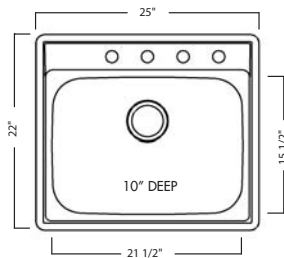

27" cabinet is recommended minimum

SSK851NB $198.00
SSK854NB

Material - 20 Gauge
Finish - Radiant Silk deck/Radiant Silk bowl
Single bowl - 15 1/2" FB x 21 1/2" LR x 8 1/2" DP
Rear drain wastehole location
SSK851NB - 1 faucet hole FUN# 101.0084.258
SSK854NB - 4 faucet holes FUN# 101.0084.259

14.0 lbs.