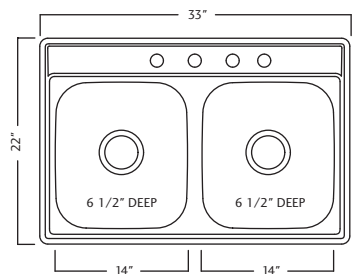

Material - 21 Gauge
Finish - Satin deck/Satin bowls
Two equal size bowls - 15 1/2" FB x 14" LR x 7" DP
Center drain wastehole location

13.0 lbs.

FDBA1614
$84.00

BGA1614
$65.00

FDS704NB - 4 faucet holes FUN# 101.0084.242
FDS704N - 4 faucet holes (sleeve packaging) FUN# 101.0084.243
FDS703NB - 3 faucet holes FUN# 101.0152.157

36" cabinet is recommended minimum

FDS654-20NB $151.00
FDS654-20N
FDS654NB $122.00
FDS654N