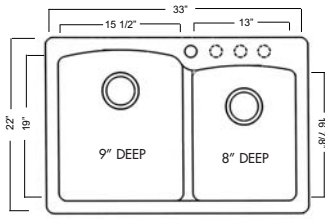

Champagne

Mocha

Sink Features:

Topmount or Undermount installation.
Available in 3 different granite colors.
Limited Lifetime Warranty.

Sink Specifications

Shipping Weight

EO_33229-1 \$645.00

Material - Color granite composite
Large bowl - 19" FB x 15 1/2" LR x 9" DP
Small bowl - 16 7/8" FB x 13" LR x 8" DP
Rear drain wastehole locations
Standard drilling: 1 hole, knockouts (3) allow holes to be added on-site