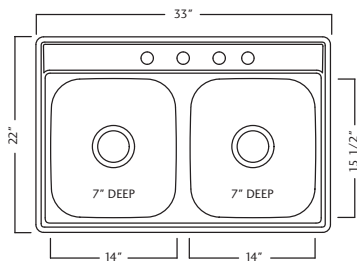

Material - 20 Gauge
Finish - Satin deck/Satin bowls
Two equal size bowls - 15 1/2" FB x 14" LR x 8" DP
Rear drain wastehole location

17.0 lbs.

FDBA1614
$84.00

FBGRA1614
$64.00

FDS804NB - 4 faucet holes FUN# 101.0084.234
FDS804N - 4 faucet holes (sleeve packaging) FUN# 101.0084.235
FDS803NB - 3 faucet holes FUN# 101.0192.308

36" cabinet is recommended minimum

FDS704NB $128.00
FDS704N
FDS703NB