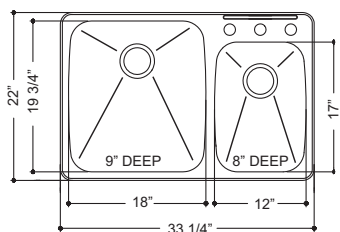

36" cabinet is recommended minimum

C2233R/9	\$830.00
----------	----------

FUN# 101.0083.354

31.4 lbs.

FMB1710
\$89.00

FBG60S
\$62.00

FBG140S
\$59.00

Material - 18 Gauge
Finish - Silk Rim/Satin Bowl
Large bowl - 19 3/4" FB x 18" LR x 9" DP
Rear drain wastehole location
Small bowl - 17" FB x 12" LR x 8" DP
Rear drain wastehole location

★ Dual Installation!

36" cabinet is recommended minimum

Sink Features:

Sound deadening pads.
Installation hardware and template.
Limited Lifetime Warranty.

LSK851BX \$393.00
LSK854BX

Sink Specifications

Material - 20 Gauge
Finish - Satin Deck / Radiant Silk Bowls
Large bowl - 15 3/8" FB x 19 1/2" LR x 8 1/2" DP
Rear drain wastehole location
Small bowl - 15 3/8" FB x 8 7/8" LR x 6 1/2" DP
Center drain wastehole location