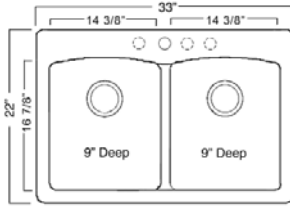

Material - Color granite composite
Large bowl - 19" FB x 15 1/2" LR x 9" DP
Small bowl - 16 7/8" FB x 13" LR x 8" DP
Rear drain wastehole locations
Standard drilling: 1 hole, knockouts (3) allow holes to be added on-site

43.0 lbs. FBGG1014 $65.00
 FBGG1316 $75.00

EOOX33229-1 - Onyx FUN# 114.0087.734
EODB33229-1 - Mocha FUN# 114.0155.299
EOCH33229-1 - Champagne FUN# 114.0167.355

★ Dual Installation!

36" cabinet is recommended minimum

ED_33229-1 $584.00