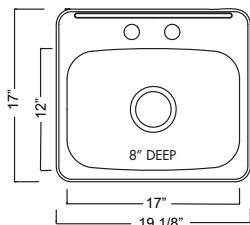

BMSK802 - 2 faucet holes FUN# 102.0069.644

FBG655 $85.00

21" cabinet is recommended minimum

★ Dual Installation!