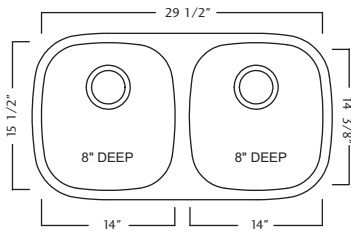

FUN# 122.0035.968
Material - 18 Gauge
Finish - Radiant Silk Rim / Radiant Silk Bowls
Two equal sized bowls - 15 3/8" FB x 14 1/8" LR x 9" DP
Rear drain wastehole location

30.0 lbs.

FCBA1614 $84.00

FBGRA1614 $64.00

36" cabinet is recommended minimum

FUD800BX $215.00
FUDG800-18BX $243.00