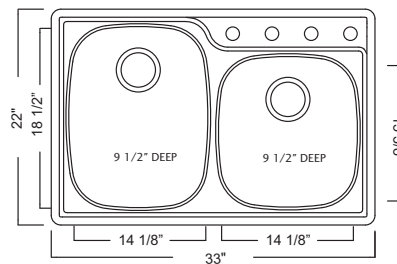

OSK951-18BX	$485.00
OSK954-18BX	
OSK951BX	$441.00
OSK954BX	

Finish - Satin deck/Radiant Silk bowls
Large bowl - 18 1/2" FB x 14 1/8" LR x 9 1/2" DP
Small bowl - 15 3/8" FB x 14 1/8" LR x 9 1/2" DP
Rear drain wastehole locations

33.0 lbs.

FCBA1614
$84.00

FBGRA1614
$64.00

FBGRD1915
$71.00

FDBA1614
$84.00

Material - 18 Gauge
OSK951-18BX - 1 faucet hole FUN# 101.0155.291
OSK954-18BX - 4 faucet holes FUN# 101.0035.837

Material - 20 Gauge
OSK951BX - 1 faucet hole FUN# 101.0035.830
OSK954BX - 4 faucet holes FUN# 101.0035.838

36" cabinet is recommended minimum

C2233R/9	$830.00

FUN# 101.0083.354

31.4 lbs.

FMB1710
$89.00

FBG60S
$62.00

FBG140S
$59.00

Material - 18 Gauge
Finish - Silk Rim/Satin Bowl
Large bowl - 19 3/4" FB x 18" LR x 9" DP
Rear drain wastehole location
Small bowl - 17" FB x 12" LR x 8" DP
Rear drain wastehole location

★ Dual Installation!

36" cabinet is recommended minimum