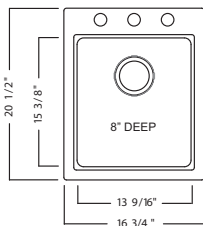

		Sink Specifications	Shipping Weight	Available Accessories
S_1720-1	\$455.00	Single bowl - 15 3/8" FB x 13 9/16" LR x 8" DP Rear drain wastehole location Standard drilling: 1 hole, knockouts (2) allow holes to be added on-site SOX1720-1 - Onyx FUN# 114.0155.302 SZGR1720-1 - Graphite FUN# 114.0069.717 SZCH1720-1 - Champagne FUN# 114.0069.7650 SZPW1720-1 - White FUN# 114.0069.716	22.0 lbs.	FMB50 \$84.00 FGB50 \$200.00 FC50S \$121.00 FRM50S \$121.00 FBG180S \$72.00