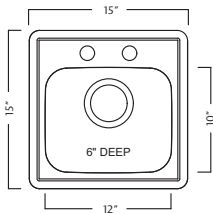

FBS602-35NB - 2 faucet holes FUN# 102.0084.418

18" cabinet is recommended minimum

BMSK802 $248.00

Material - 20 Gauge
Finish - Mirror Deck / Radiant Silk Bowl
Single Bowl- 12" FB x 17" LR x 8" DP
Center Drain wastehole location

8.0 lbs.

FMB1710 $89.00