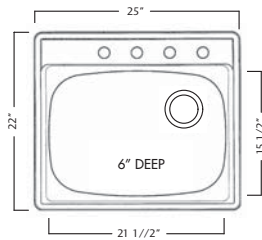

Sink Features:

Sound deadening pads.
Installation hardware and template.
Limited Lifetime Warranty.

Sink Specifications

Shipping Weight

Available Accessories

FPSS604RB $119.00
FPSS604R

Material - 21 Gauge
Finish - Satin deck/Satin bowl
Single bowl - 15 1/2" FB x 21 1/2" LR x 6" DP
Rear offset drain wastehole location

12.0 lbs.

FCBU2216 $100.00

FPSS604RB - 4 faucet holes FUN# 101.0084.577
FPSS604R - 4 faucet holes (sleeve packaging) FUN# 101.0084.576

30" cabinet is recommended minimum

SINGLE BOWL BAR/PREP/UTILITY SINKS

Sink Features:

Sound deadening pads.
Installation hardware and template.
Limited Lifetime Warranty.

Sink Specifications

Shipping Weight

SL103BX $337.00

Material - 20 Gauge
Finish - Radiant Silk deck/Radiant Silk bowl
Single bowl - 16" FB x 18" LR x 10" DP
Center drain wastehole location

13.0 lbs.

FBG1105 $85.00