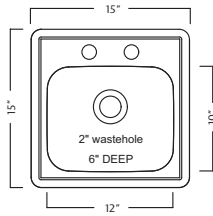

Material - 22 Gauge
Finish - Satin deck/Satin bowl
Single bowl - 10" FB x 12" LR x 6" DP
Rear drain wastehole location
FBFS602NKIT - 2 faucet holes FUN# 102.0084.414
Shipped complete with:
Chrome finish bar faucet and 2" strainer

18" cabinet is recommended minimum

KITCHEN SINK KIT

KITCHEN SINK KIT Features:
Sound deadening pads.
Kitchen faucet and strainer included
Limited Lifetime Warranty.