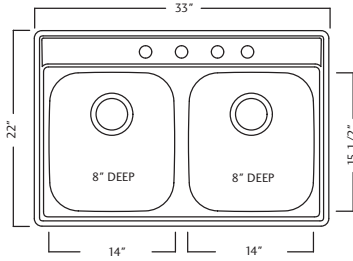

Sink Features:

Sound deadening pads.
Installation hardware and template.
Limited Lifetime Warranty.

Sink Specifications

Shipping Weight

Available Accessories

FDMG804NB $252.00