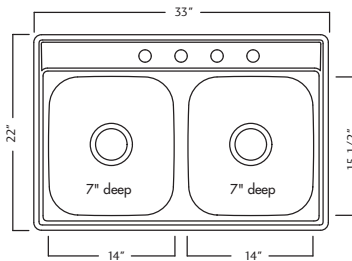

Material - 21 Gauge
 Finish - Satin deck/Satin bowl
 Two equal size bowls - 15 1/2" FB x 14" LR x 7" DP
 Center drain wastehole location

FDS704NKIT - 4 faucet holes FUN# 101.0153.314
 Shipped complete with:
 Chrome finish kitchen faucet with side spray and strainers