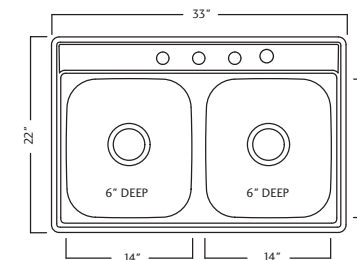

Material - 20 Gauge
Finish - Satin deck/Satin bowls
Two equal size bowls - 15 1/2" FB x 14" LR x 6 1/2" DP
Center drain wastehole location

13.0 lbs.

FDBA1614
$84.00

Material - 20 Gauge
FDS654-20NB - 4 faucet holes FUN# 101.0084.245
FDS654-20N - 4 faucet holes (sleeve packaging) FUN# 101.0084.246

Material - 22 Gauge
FDS654NB - 4 faucet holes FUN# 101.0084.247
FDS654N - 4 faucet holes (sleeve packaging) FUN# 101.0084.249

36" cabinet is recommended minimum

FDS604NB $88.00
FDS604N
FDS603NB