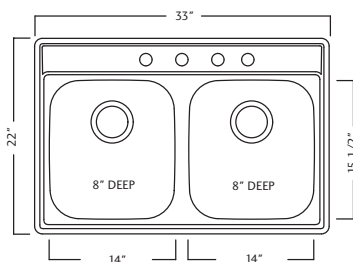

Material - 20 Gauge
Finish - Satin deck/Satin bowls
Two equal size bowls - 15 1/2" FB x 14" LR x 8" DP
Rear drain wastehole location
FEDS804BX - 4 faucet holes FUN# 101.0069.476

17.0 lbs.

- FCBU1614 $82.00
- FDBA1614 $84.00
- FBGRA1614 $64.00

36" cabinet is recommended minimum

FDG804NB $230.00
FDG704NB $169.00