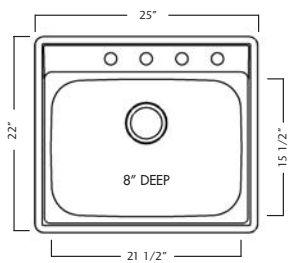

Material - 21 Gauge
Finish - Radiant Silk deck/Radiant Silk bowl
Single bowl - 15 1/2" FB x 21 1/2" LR x 8" DP
Rear drain wastehole location
FSG804NB - 4 faucet holes FUN# 101.0167.354

12.0 lbs.

27" cabinet is recommended minimum

FSS804NB $134.00
FSS804N
FSS803NB