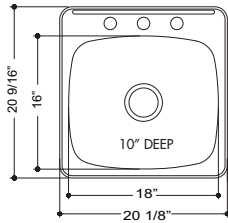

SL103BX - 3 faucet holes FUN# 113.0069.662

24" cabinet is recommended minimum

★ Dual Installation!

FBS602NB $76.00
FBS602N

Material - 22 Gauge
Finish - Satin deck/Satin bowl
Single bowl - 10" FB x 12" LR x 6" DP
Rear drain wastehole location
Accepts 2" drain fitting

6.0 lbs.