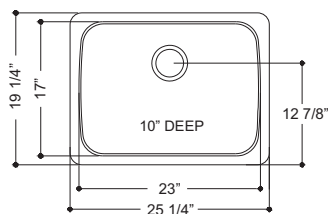

Sink Specifications

Shipping Weight

Available Accessories

USSK100-18 $557.00