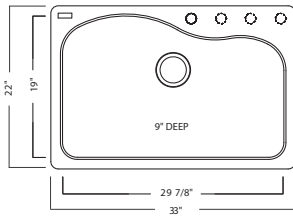

36" cabinet is recommended minimum

S_3322-1	$594.00	Material - Color granite composite Single bowl - 19" FB x 29 7/8" LR x 9" DP Rear drain wastehole location Dual Installation Standard drilling: 1 hole, knockouts (3) allow holes to be added on-site SGR3322-1 - Graphite FUN# 114.0069.715 SC3322-1 - Champagne FUN# 114.0069.764 SP3322-1 - White FUN# 114.0069.763	34.0 lbs.	FBBG2716 $100.00