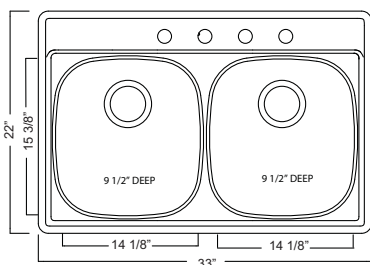

DOUBLE BOWL TOPMOUNT SINKS

Sink Features:

Sound deadening pads.
Installation hardware and template.
Limited Lifetime Warranty.

DMSK951-18BX $497.00
DMSK954-18BX
DSK951-18BX $441.00
DSK954-18BX
DSK951BX $403.00
DSK954BX