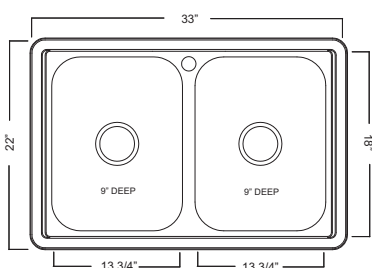

Finish - Satin deck/Radiant silk bowls
Two equal size bowls - 15 3/8" FB x 14 1/8" LR x 8 1/2" DP
Rear drain wastehole locations

Material - 18 Gauge
DSK851-18BX - 1 faucet hole FUN# 101.0155.294
DSK854-18BX - 4 faucet holes FUN# 101.0035.732

Material - 20 Gauge
DSK851BX - 1 faucet hole FUN# 101.0167.351
DSK854BX - 4 faucet holes FUN# 101.0035.733

36" cabinet is recommended minimum

Shipping Weight

31.0 lbs.

- FCBA1614 $84.00
- FBGRA1614 $64.00
- FDBA1614 $84.00

DFD901BX $529.00