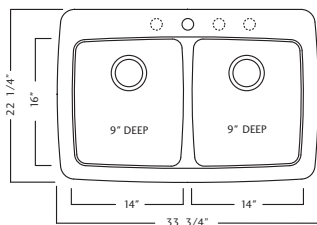

Material - Color granite composite
Large bowl - 18 3/8" FB x 14 1/8" LR x 9" DP
Small bowl - 15 5/16" FB x 14 1/8" LR x 8" DP
Rear drain wastehole locations
Standard drilling: 1 hole, knockouts (3) allow holes to be added on-site

43.0 lbs. FCBG1614 $87.00
 FBGG1614 $67.00

OGR3322-1 - Graphite FUN# 114.0069.695
OC3322-1 - Champagne FUN# 114.0069.694
OW3322-1 - White FUN# 114.0069.691
Fits standard double bowl cut out

★ Dual Installation!

36" cabinet is recommended minimum

D_3322-1 $583.00