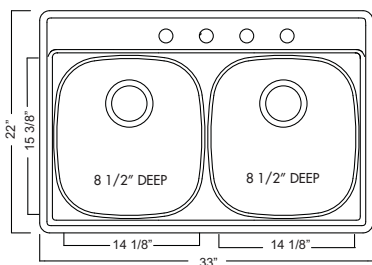

36" cabinet is recommended minimum

Shipping Weight

34.0 lbs.

Available Accessories

-  FCBA1614 \$84.00
-  FBGRA1614 \$64.00
-  FDBA1614 \$84.00

DSK851-18BX \$434.00
DSK854-18BX
DSK851BX \$375.00
DSK854BX

Finish - Satin deck/Radiant silk bowls
Two equal size bowls - 15 3/8" FB x 14 1/8" LR x 8 1/2" DP
Rear drain wastehole locations