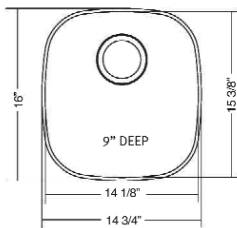

FUN# 122.0035.989
Material - 18 Gauge
Finish - Radiant Silk Rim / Radiant Silk Bowl
Single bowl - 15 3/8" FB x 19 3/8" LR x 8" DP
Rear drain wastehole location

9.0 lbs.

FBGRB2016
$72.00

24" cabinet is recommended minimum

USASK900-18 $183.00