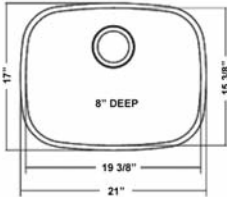

FUN# 122.0035.990
Material - 18 Gauge
Finish - Radiant Silk Rim / Radiant Silk Bowl
Single bowl - 18 1/2" FB x 14 1/8" FB x 9" DP
Rear drain wastehole location

10.0 lbs.

FBGRD1915
$71.00

18" cabinet is recommended minimum

USBSK800-18 $232.00