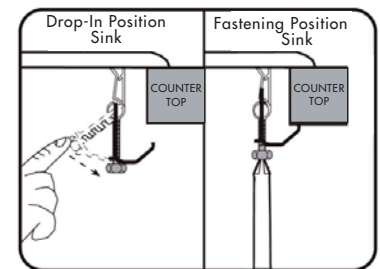

FrankeUSA products are all about quality, innovation and value. FrankeUSA has an unparalleled expertise in the manufacturing of deep drawn stainless steel sinks.

This collection of high quality and value sinks offers innovative features ideal for the plumber, contractor and consumer.

Limited Lifetime Warranty

Ultra Quiet™ Sound-Deadening Pads insulate from excess noise & vibration.

Seamless Press Technology: Double bowl sinks are produced from a single stainless steel blank eliminating the need for welding bowls together. The result is no center seam weld marks to buff or grind away creating a smoother blemish free finish.

Extra Deep Ledges help to keep water in the sink and off the countertop.

Integrated installation rails are created as sink decks are fabricated. Process eliminates unsightly weld blemishes. Reinforced Safe-T Rim eliminates sharp sink edges, adds strength to the sink and creates a stylish finished product.

Safe and Easy Installation with eight “hinged” clips included.

FrankeUSA Stainless Steel Finishes

FrankeUSA has polished and finished stainless steel sinks for over 60 years. That’s a lot of experience and a lot of satisfied customers. This ongoing, never-ending discussion with customers, has led to the development of the following FrankeUSA product finishes:

Radiant Silk Finish

A smooth and polished surface created with polishing brushes and polishing compounds.

Mirror Finish

A highly reflective and bright surface created with buffing wheels and compounds.

Satin Finish

A uniformly applied finish with minimal grain lines exhibiting a subtle surface shine and “smooth-to-the-touch” finish.