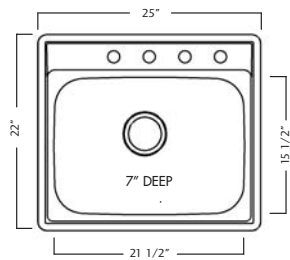

Material - 20 Gauge
Finish - Satin deck/Satin bowl
Single bowl - 15 1/2" FB x 21 1/2" LR x 8" DP
Rear drain wastehole location

12.0 lbs.

FSS804NB - 4 faucet holes FUN# 101.0084.266
FSS804N - 4 faucet holes (sleeve packaging) FUN# 101.0084.267
FSS803NB - 3 faucet holes FUN# 101.0192.311

27" cabinet is recommended minimum

FSS704NB $116.00
FSS704N
FSS703NB