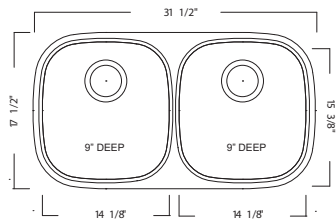

Sink Features:

Sound deadening pads.
Installation hardware and template.
Limited Lifetime Warranty.

Sink Specifications

Shipping Weight

Available Accessories

UDSK900-18 $453.00