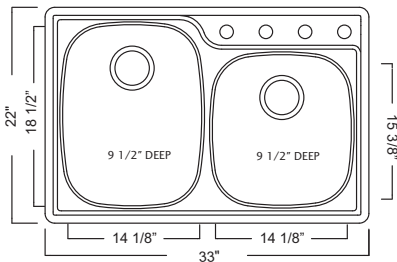

33.0 lbs.

FCBA1614
\$84.00

FBGRA1614
\$64.00

FBGRD1915
\$71.00

FDBA1614
\$84.00

OMSK951-18BX - 1 faucet hole FUN# 101.0155.290
OMSK954-18BX - 4 faucet hoes FUN# 101.0035.827

36" cabinet is recommended minimum