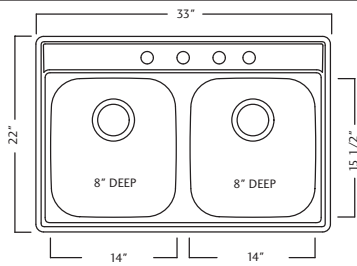

Sink Features:

Sound deadening pads.
Installation hardware and template.
Limited Lifetime Warranty.

Sink Specifications

Shipping Weight

Available Accessories

FDS804NB $201.00
FDS804N
FDS803NB