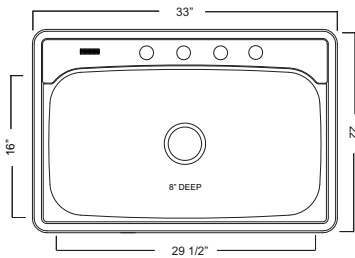

36" cabinet is recommended minimum

SSK101NB $320.00
SSK104NB

Material - 20 Gauge
Finish - Radiant Silk deck/Radiant Silk bowl
Single bowl - 15 1/2" FB x 21 1/2" LR x 10" DP
Rear drain wastehole location
SSK101NB - 1 faucet hole FUN# 101.0084.255
SSK104NB - 4 faucet holes FUN# 101.0084.256

16.0 lbs.