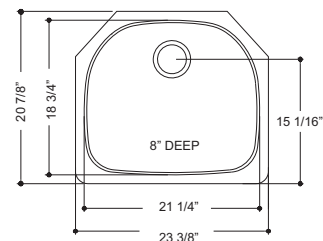

FUN# 122.0045.398
Material - 18 Gauge
Finish - Silk Rim / Radiant Silk Bowl
Single bowl - 17" FB x 23" LR x 10" DP
Rear drain wastehole location

21.8 lbs.

FMB100 $101.00

FBG80S $72.00

30" cabinet is recommended minimum

USSK800-18 $506.00