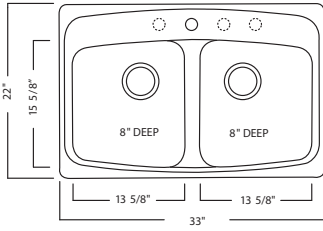

Sink Features:

Topmount or Undermount on select models.
Available in a variety of color options.
Limited Lifetime Warranty.

		Sink Specifications	Shipping Weight	Available Accessories
FG_3322-1	$519.00	Material - Color granite composite Topmount Installation Two equals size bowls - 15 5/8" FB x 13 5/8" LR x 8" DP Rear drain wastehole locations Faucet ledge Installation kit included Standard drilling: 1 hole, knockouts (3) allow holes to be added on-site FGS3322-1 - Slate FUN# 114.0069.687 FGC3322-1 - Champagne FUN# 114.0069.689 FGW3322-1 - White FUN# 114.0069.684	40.0 lbs.	FCBG1513 $89.00 FBGG1513 $68.00