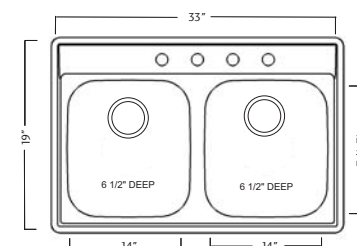

Material - 22 Gauge
Finish - Satin deck/Satin bowls
Two equal size bowls - 15 1/2" FB x 14" LR x 6" DP
Center drain wastehole location

12.0 lbs.

FDBA1614
$84.00

FDS604NB - 4 faucet holes FUN# 101.0084.251
FDS604N - 4 faucet holes (sleeve packaging) FUN# 101.0084.252
FDS603NB - 3 faucet holes FUN# 101.0087.728

36" cabinet is recommended minimum

FMSB654NB $137.00