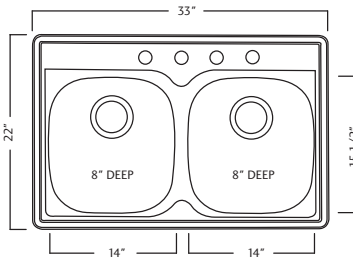

Material - 20 Gauge
Finish - Mirror deck/Radiant silk bowls
Two equal size bowls - 15 1/2" FB x 14" LR x 8" DP
Rear drain wastehole location
FDMG804NB - 4 faucet holes FUN# 101.0084.229

17.0 lbs.

- FDBA1614 $84.00
- FBGRA1614 $64.00

36" cabinet is recommended minimum

FEDG804BX $210.00