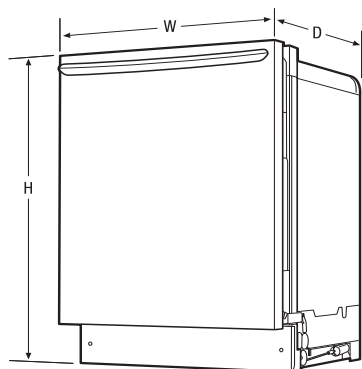

ESPEC

FRIGIDAIRE

FGHD2433KF

Frigidaire Gallery 24" Built-In Dishwasher

Also Available In:

White Black

FEATURES

Quietest Dishwasher in Its Class[^]