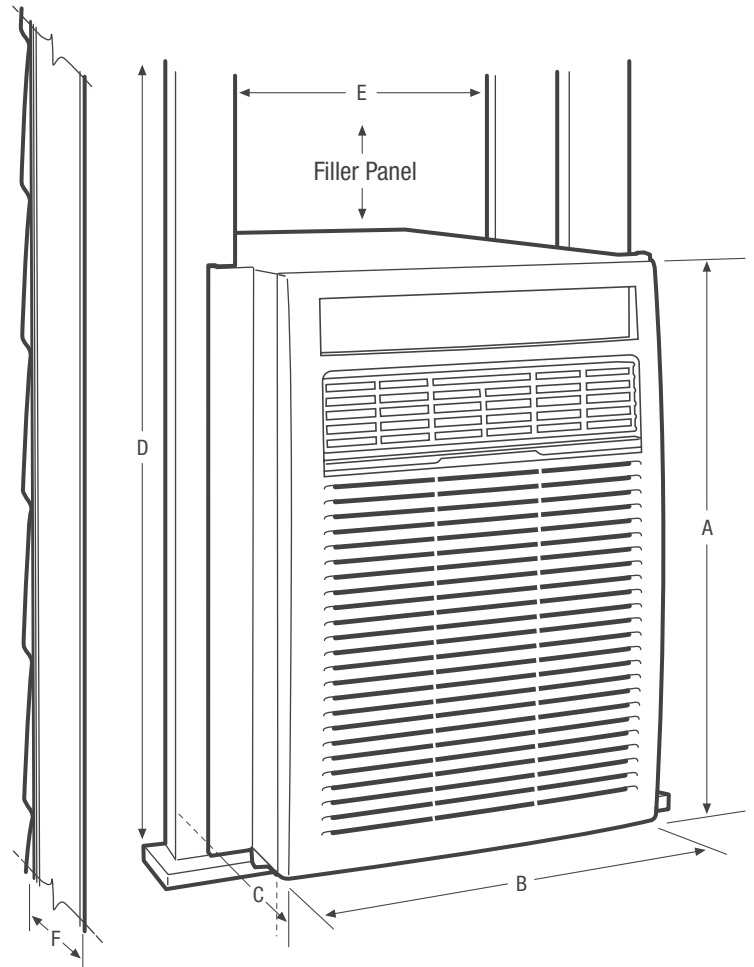

Performance	
BTU (Cool)	10,000
Dehumidification (Pints/Hour)	3.4
Cool Area (Sq. Ft.)	500
Energy Efficiency Ratio	9.5
Electrical	
Volts	115
Amps (Cool)	10.0
Watts (Cool)	1,050
Length of Power Cord (Min./Max.)	6' / 6-1/2'
Plug Type (NEMA)	LCDI (5-15P)
Features	
Electronic Controls	Ready-Select® Controls
Fan Speeds (Cool/Fan)	3/3
Low Voltage Start-Up	Yes
Auto Cool Function	Yes
Energy Save	Yes
Sleep Mode	Yes
Filter Check	Yes
24-Hour On/Off Timer	Yes
Clean Air Ionizer	
Remote Control	Full-Function
Air CFM (High/Med/Low)	339/305/278
Air Direction Control	4-Way
Fresh Air/Exhaust Vent/Closed	No/Yes/Yes
Filter Type	Antibacterial Mesh
Filter Access	Slide-Out
Slide-Out Chassis	
Window Mounting Kit (Included)	Pleated Quick Mount
Warranty¹	Yes
Certifications	
Performance	AHAM
Specifications	
Refrigerant	R410a
Shipping Weight (Approx.)	80 Lbs.

¹Warranty 5 year sealed system/1 year full parts and labor.

NOTE: For planning purposes only. Always consult local and national electric codes. Refer to Product Installation Guide for detailed installation instructions on the web at frigidaire.com.

Product Dimensions	
A - Height	20-1/4"
B - Width	14-1/5"
C - Depth	23-1/2"

Window Dimensions	
D - Height (Min.)	21-1/2" / 40"
E - Width	15-1/2"
Wall Cutout Dimensions	
F - Max. Wall Thickness	8-1/2"

Accessories information available on the web at frigidaire.com