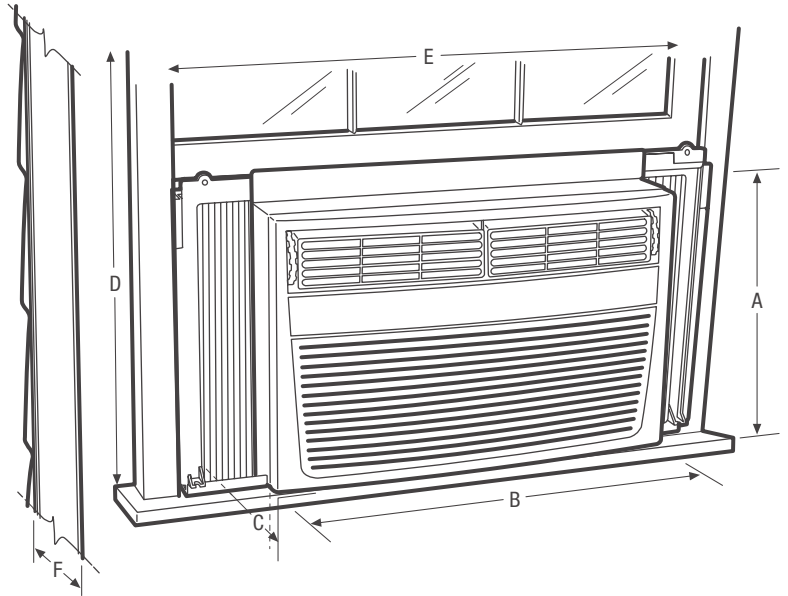

Performance	
BTU (Cool)	22,000/21,600
Dehumidification (Pints/Hour)	7.2
Cool Area (Sq. Ft.)	1,435
Energy Efficiency Ratio	9.4
Electrical	
Volts	230/208
Amps (Cool)	10.5/11.3
Watts (Cool)	2,340/2,300
Length of Power Cord (Min./Max.)	5' / 6'
Plug Type (NEMA)	LCDI (6-15)
Features	
Electronic Controls	Ready-Select® Controls
Fan Speeds (Cool / Fan)	3 / 3
Low Voltage Start-Up	Yes
Auto Cool Function	Yes
Energy Save	Yes
Sleep Mode	Yes
Filter Check	Yes
24-Hour On / Off Timer	Yes
Clean Air Ionizer	Yes
Remote Control	Full-Function Remote T'Stat
Air CFM (High / Med / Low)	529 / 491 / 449
Air Direction Control	Auger Multi-Direction
Fresh Air / Exhaust Vent / Closed	Yes / Yes / Yes
Filter Type	Antibacterial Mesh
Filter Access	Tilt-Out
Slide-Out Chassis	Yes
Window Mounting Kit (Included)	Pleated Quick Mount
Warranty¹	Yes
Certifications	
ENERGY STAR®	
Performance	AHAM
Specifications	
Refrigerant	R410a
Shipping Weight (Approx.)	135 Lbs.

¹Warranty 5 year sealed system/1 year full parts and labor.

NOTE: For planning purposes only. Always consult local and national electric codes. Refer to Product Installation Guide for detailed installation instructions on the web at frigidaire.com.

Product Dimensions	
A - Height	18-5/8"
B - Width	26-1/2"
C - Depth	26-1/2"

Window Dimensions	
D - Height (Min.)	19-1/2"
E - Width (Min./Max.)	31" / 42"
Wall Cutout Dimensions	
F - Max. Wall Thickness	10"
Height	18-7/8"
Width	26-3/4"

Accessories information available on the web at frigidaire.com

FRIGIDAIRE

USA • 10200 David Taylor Drive • Charlotte, NC 28262 • 1-800-FRIGIDAIRE • frigidaire.com
CANADA • 5855 Terry Fox Way • Mississauga, ON L5V 3E4 • 1-800-265-8352 • frigidaire.ca