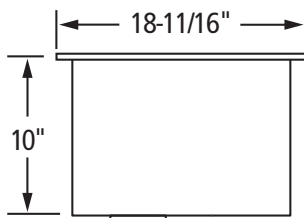

## FPUR-2919-D10

16 Gauge 304 Stainless Steel  
Single Bowl Undermount Sink

Side View

### Dimensions

- Overall Size: 28-5/8" x 18-11/16"
- Bowl: 27" x 17" x 10"
- Drain Opening: 3-1/2"