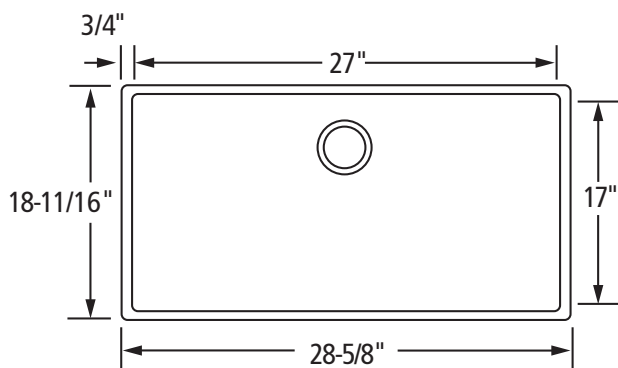

## FPUR-2919-D10

16 Gauge 304 Stainless Steel  
Single Bowl Undermount Sink

Side View

### Dimensions

- Overall Size: 28-5/8" x 18-11/16"
- Bowl: 27" x 17" x 10"
- Drain Opening: 3-1/2"