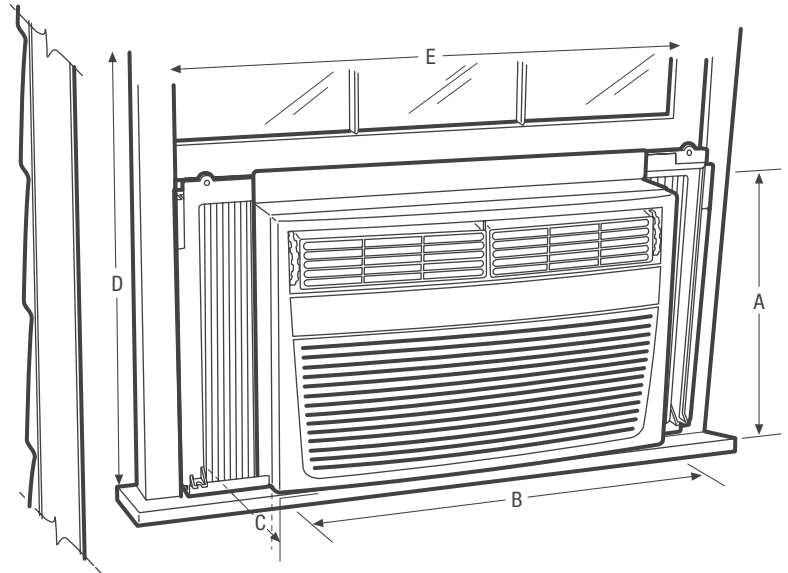

Performance	
BTU (Cool)	6,000
Dehumidification (Pints/Hour)	1.3
Cool Area (Up To Sq. Ft.)	250
Energy Efficiency Ratio	11.2
Electrical	
Volts	115
Amps (Cool)	5.0
Watts (Cool)	536
Length of Power Cord (Min./Max.)	6' / 6.5'
Plug Type (NEMA)	LCDFI (5-15P)
Features	
Electronic Controls	Ready-Select® Controls
Fan Speeds (Cool / Fan)	3 / 3
Low Voltage Start-Up	Yes
Auto Cool Function	Yes
Energy Saver Mode	Yes
Sleep Mode	Yes
Filter Check	Yes
24-Hour On / Off Timer	Yes
Clean Air Ionizer	Yes
Remote Control	Full-Function
Air CFM (High / Med / Low)	152 / 120 / 105
Air Direction Control	8-Way
Fresh Air / Exhaust Vent / Closed	No / No / Yes
Filter Type	Antibacterial Mesh
Filter Access	Tilt-Out
Slide-Out Chassis	
Window Mounting Kit (Included)	Pleated Quick Mount
Warranty¹	Yes
Certifications	
ENERGY STAR®	Yes
Performance	AHAM
Specifications	
Refrigerant	R410a
Shipping Weight (Approx.)	52 Lbs.

¹Warranty 5 year sealed system / 1 year full parts and labor.

NOTE: For planning purposes only. Always consult local and national electric codes. Refer to Product Installation Guide for detailed installation instructions on the web at frigidaire.com.

Product Dimensions		Window Dimensions	
A - Height	13-7/16"	D - Height (Min.)	14"
B - Width	18-1/2"	E - Width (Min./Max.)	23" / 36"
C - Depth	15-1/2"		

Accessories information available on the web at frigidaire.com

FRIGIDAIRE

USA • 10200 David Taylor Drive • Charlotte, NC 28262 • 1-800-FRIGIDAIRE • frigidaire.com
CANADA • 5855 Terry Fox Way • Mississauga, ON L5V 3E4 • 1-800-265-8352 • frigidaire.ca

FFRE0633Q1 01/14

© 2014 Electrolux Home Products, Inc.

Specifications subject to change.