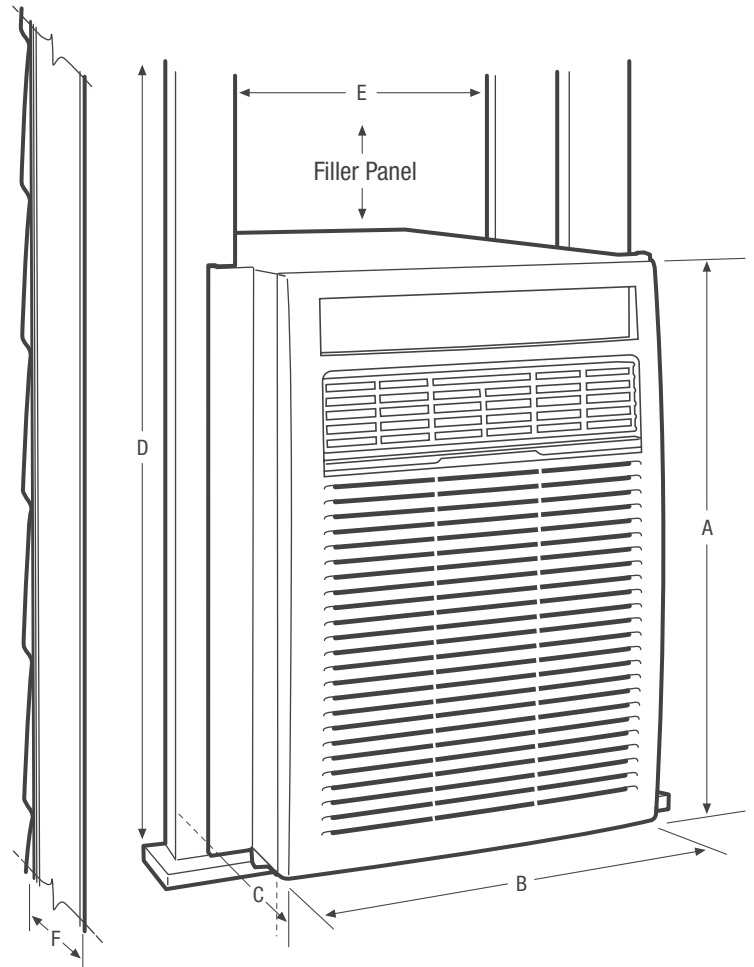

Performance	
BTU (Cool)	10,000
Dehumidification (Pints/Hour)	3.4
Cool Area (Up To Sq. Ft.)	450
Energy Efficiency Ratio	9.5
Electrical	
Volts	115
Amps (Cool)	10.0
Watts (Cool)	1,050
Length of Power Cord (Min./Max.)	6' / 6-1/2'
Plug Type (NEMA)	LCDI (5-15P)
Features	
Electronic Controls	Ready-Select® Controls
Fan Speeds (Cool/Fan)	3/3
Low Voltage Start-Up	Yes
Auto Cool Function	Yes
Energy Saver Mode	Yes
Sleep Mode	Yes
Filter Check	Yes
24-Hour On/Off Timer	Yes
Clean Air Ionizer	
Remote Control	Full-Function
Air CFM (High/Med/Low)	339/305/278
Air Direction Control	4-Way
Fresh Air/Exhaust Vent/Closed	No/Yes/Yes
Filter Type	Antibacterial Mesh
Filter Access	Slide-Out
Slide-Out Chassis	
Window Mounting Kit (Included)	Pleated Quick Mount
Warranty¹	Yes
Certifications	
Performance	AHAM
Specifications	
Refrigerant	R410a
Shipping Weight (Approx.)	85 Lbs.

¹Warranty 5 year sealed system/1 year full parts and labor.

NOTE: For planning purposes only. Always consult local and national electric codes. Refer to Product Installation Guide for detailed installation instructions on the web at frigidaire.com.

Product Dimensions	
A - Height	20-1/4"
B - Width	14-1/5"
C - Depth	23-1/2"

Window Dimensions	
D - Height (Min.)	21-1/2" / 40"
E - Width	15-1/2"
Wall Cutout Dimensions	
F - Max. Wall Thickness	8-1/2"

Accessories information available on the web at frigidaire.com