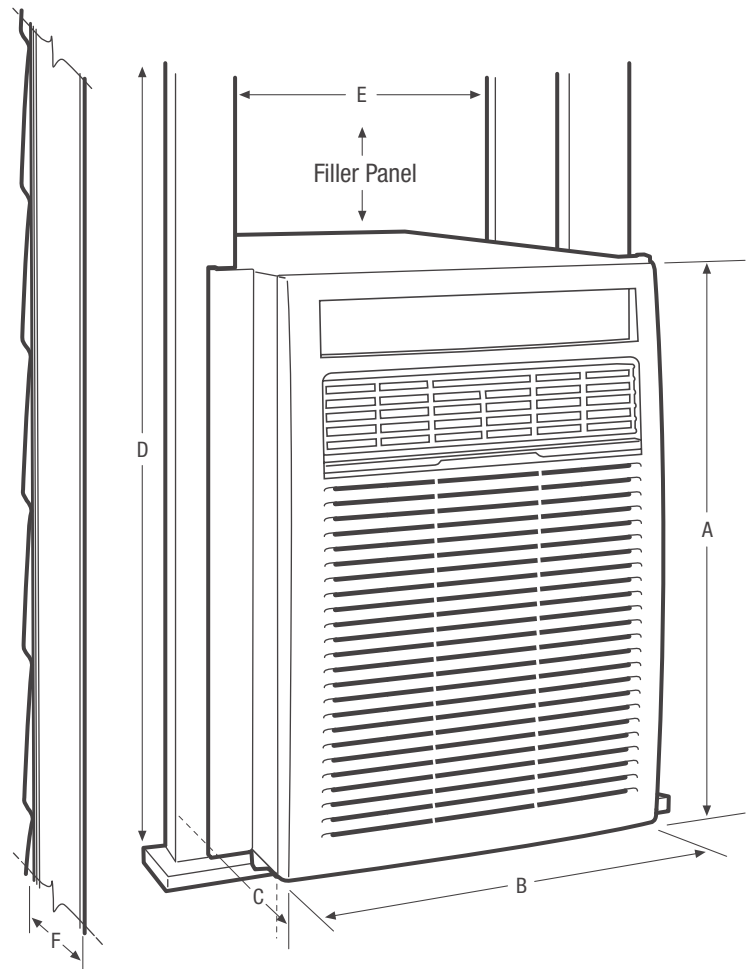

Performance	
BTU (Cool)	12,000
Dehumidification (Pints/Hour)	3.6
Cool Area (Up To Sq. Ft.)	550
Energy Efficiency Ratio	9.5
Electrical	
Volts	115
Amps (Cool)	11.6
Watts (Cool)	1,260
Length of Power Cord (Min./Max.)	6' / 6-1/2'
Plug Type (NEMA)	LCDI (5-15P)
Features	
Electronic Controls	Ready-Select® Controls
Fan Speeds (Cool/Fan)	3/3
Low Voltage Start-Up	Yes
Auto Cool Function	Yes
Energy Saver Mode	Yes
Sleep Mode	Yes
Filter Check	Yes
24-Hour On/Off Timer	Yes
Clean Air Ionizer	
Remote Control	Full-Function
Air CFM (High/Med/Low)	339/305/278
Air Direction Control	4-Way
Fresh Air/Exhaust Vent/Closed	No/Yes/Yes
Filter Type	Antibacterial Mesh
Filter Access	Slide-Out
Slide-Out Chassis	
Window Mounting Kit (Included)	Pleated Quick Mount
Warranty¹	Yes
Certifications	
Performance	AHAM
Specifications	
Refrigerant	R410a
Shipping Weight (Approx.)	90 Lbs.

¹Warranty 5 year sealed system/1 year full parts and labor.

NOTE: For planning purposes only. Always consult local and national electric codes. Refer to Product Installation Guide for detailed installation instructions on the web at frigidaire.com.

Product Dimensions	
A - Height	20-1/4"
B - Width	14-1/5"
C - Depth	23-1/2"

Window Dimensions	
D - Height (Min.)	21-1/2" / 40"
E - Width	15-1/2"
Wall Cutout Dimensions	
F - Max. Wall Thickness	8-1/2"

Accessories information available on the web at frigidaire.com