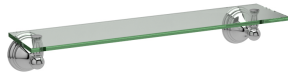

Charlotte Collection

General specifications

24" & 18" Towel Bar

24": #4350 (Chrome), #4360 (Satin Nickel)
 18": #4351 (Chrome), #4361 (Satin Nickel)

24" Double Towel Bar

#4354 (Chrome)
 #4364 (Satin Nickel)

Glass Shelf

#4356 (Chrome)
 #4366 (Satin Nickel)

Rectangle Glass Shelf

Charlotte Collection

General specifications

Tissue Holder

#4353 (Chrome), #4363 (Satin Nickel)

Towel Ring

#4352 (Chrome), #4362 (Satin Nickel)

Robe Hook

#4355 (Chrome), #4365 (Satin Nickel)

Charlotte Collection

General specifications

Rectangle Mirror

(#4359S) Chrome, (#4369S) Satin Nickel

Large Oval Mirror