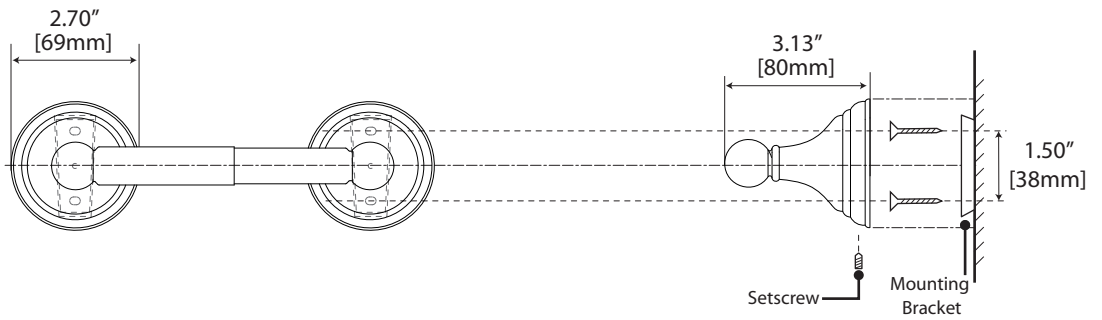

Charlotte Collection

General specifications

24" & 18" Towel Bar

24": #4350 (Chrome), #4360 (Satin Nickel)
 18": #4351 (Chrome), #4361 (Satin Nickel)

24" Double Towel Bar

#4354 (Chrome)
 #4364 (Satin Nickel)

Glass Shelf

#4356 (Chrome)
 #4366 (Satin Nickel)

Rectangle Glass Shelf

Charlotte Collection

General specifications

Tissue Holder

#4353 (Chrome), #4363 (Satin Nickel)

Towel Ring