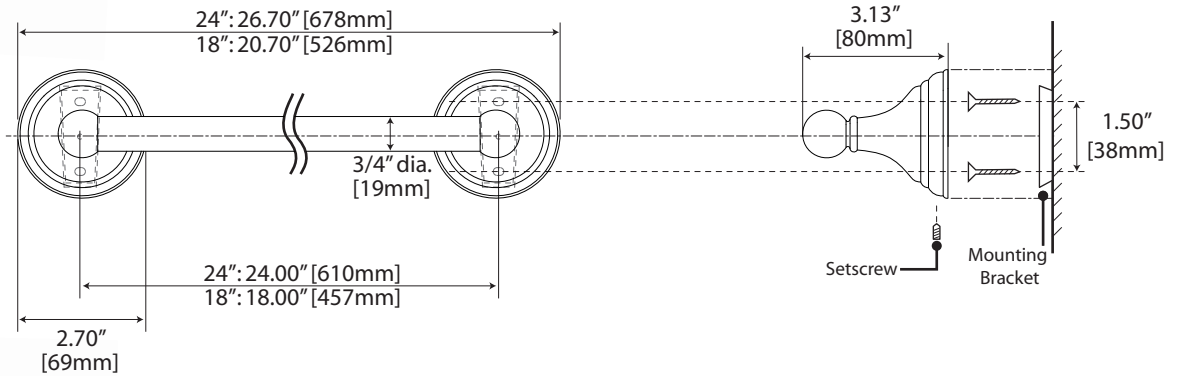

Charlotte Collection

General specifications

24" & 18" Towel Bar

24": #4350 (Chrome), #4360 (Satin Nickel)
 18": #4351 (Chrome), #4361 (Satin Nickel)

24" Double Towel Bar

#4354 (Chrome)
 #4364 (Satin Nickel)

Glass Shelf

#4356 (Chrome)
 #4366 (Satin Nickel)

Rectangle Glass Shelf

Charlotte Collection

General specifications

Tissue Holder

#4353 (Chrome), #4363 (Satin Nickel)

Towel Ring

#4352 (Chrome), #4362 (Satin Nickel)

Robe Hook

#4355 (Chrome), #4365 (Satin Nickel)

Charlotte Collection

General specifications

Rectangle Mirror

(#4359S) Chrome, (#4369S) Satin Nickel

Large Oval Mirror