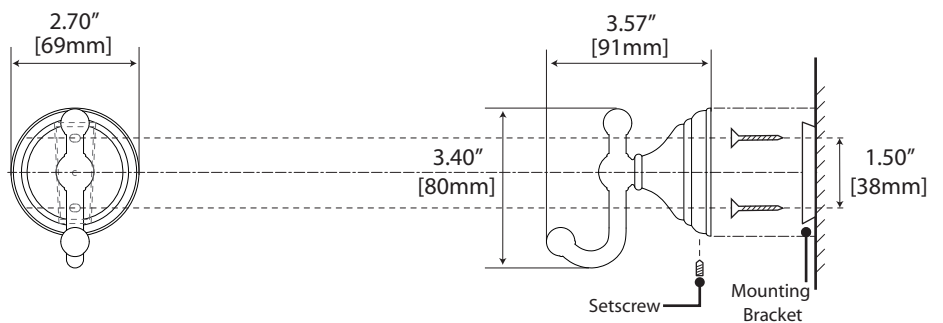

Robe Hook

#4355 (Chrome), #4365 (Satin Nickel)