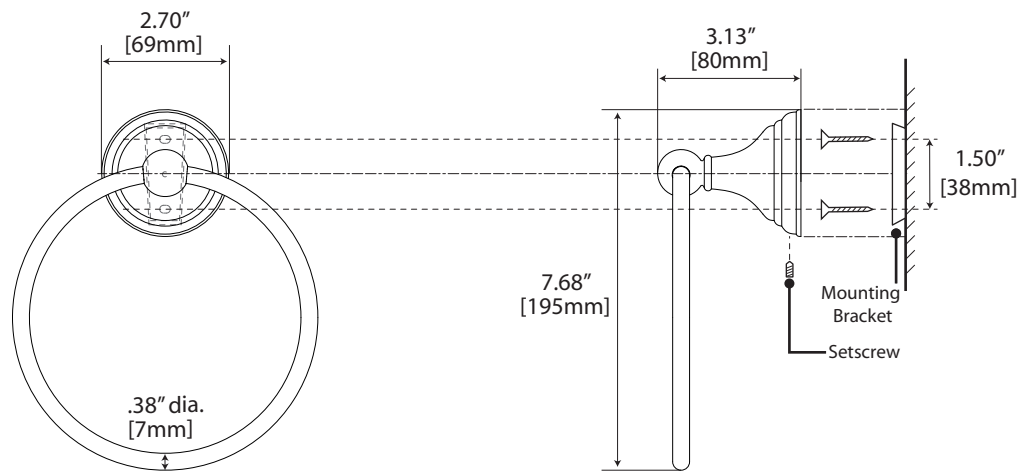

Charlotte Collection

General specifications

24" & 18" Towel Bar

24": #4350 (Chrome), #4360 (Satin Nickel)
 18": #4351 (Chrome), #4361 (Satin Nickel)

24" Double Towel Bar

#4354 (Chrome)
 #4364 (Satin Nickel)

Glass Shelf

#4356 (Chrome)
 #4366 (Satin Nickel)

Rectangle Glass Shelf

Charlotte Collection

General specifications

Tissue Holder

#4353 (Chrome), #4363 (Satin Nickel)

Towel Ring

#4352 (Chrome), #4362 (Satin Nickel)

Robe Hook

#4355 (Chrome), #4365 (Satin Nickel)

Charlotte Collection

General specifications

Rectangle Mirror

(#4359S) Chrome, (#4369S) Satin Nickel

Large Oval Mirror