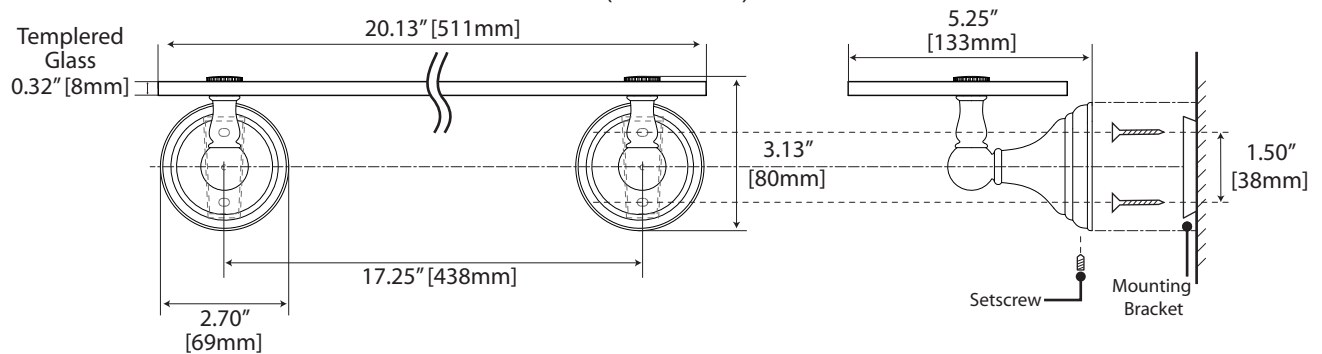

Charlotte Collection

General specifications

24" & 18" Towel Bar

24": #4350 (Chrome), #4360 (Satin Nickel)
 18": #4351 (Chrome), #4361 (Satin Nickel)

24" Double Towel Bar

#4354 (Chrome)
 #4364 (Satin Nickel)

Glass Shelf

#4356 (Chrome)
 #4366 (Satin Nickel)

Rectangle Glass Shelf

Charlotte Collection

General specifications

Tissue Holder

#4353 (Chrome), #4363 (Satin Nickel)

Towel Ring

#4352 (Chrome), #4362 (Satin Nickel)

Robe Hook

#4355 (Chrome), #4365 (Satin Nickel)

Charlotte Collection

General specifications

Rectangle Mirror

(#4359S) Chrome, (#4369S) Satin Nickel

Large Oval Mirror