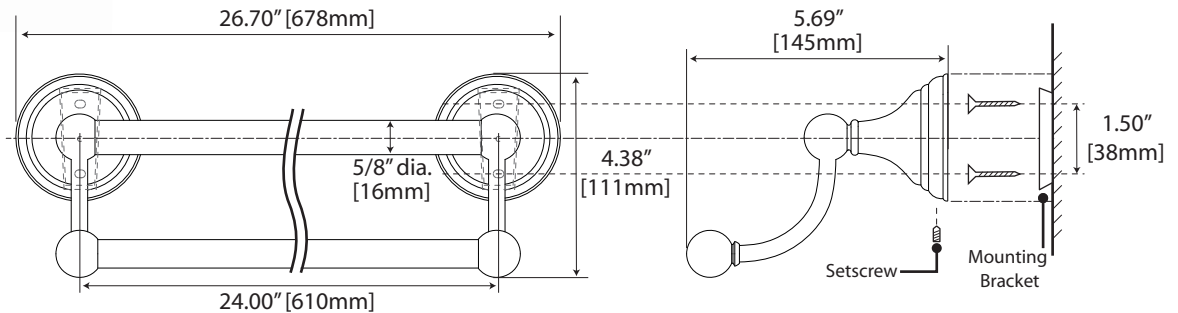

Charlotte Collection

General specifications

24" & 18" Towel Bar

24": #4350 (Chrome), #4360 (Satin Nickel)
 18": #4351 (Chrome), #4361 (Satin Nickel)

24" Double Towel Bar

#4354 (Chrome)
 #4364 (Satin Nickel)

Glass Shelf

#4356 (Chrome)
 #4366 (Satin Nickel)

Rectangle Glass Shelf

Charlotte Collection

General specifications

Tissue Holder

#4353 (Chrome), #4363 (Satin Nickel)

Towel Ring

#4352 (Chrome), #4362 (Satin Nickel)

Robe Hook

#4355 (Chrome), #4365 (Satin Nickel)

Charlotte Collection

General specifications

Rectangle Mirror

(#4359S) Chrome, (#4369S) Satin Nickel

Large Oval Mirror