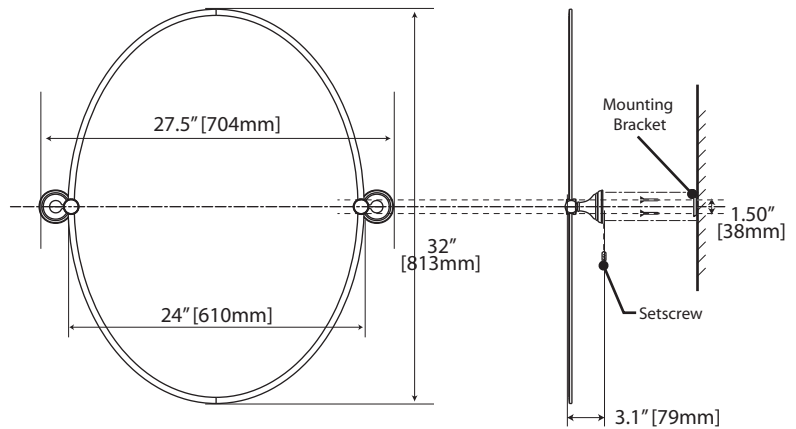

Large Oval Mirror

(#4359LG) Chrome, (#4369LG) Satin Nickel