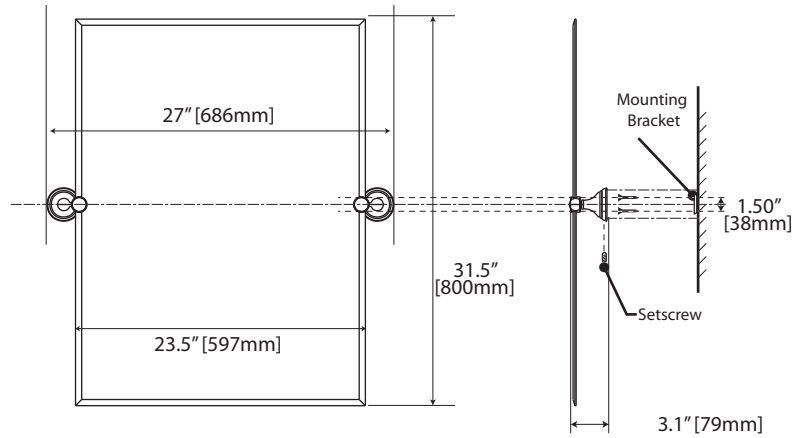

Charlotte Collection

General specifications

Rectangle Mirror

(#4359S) Chrome, (#4369S) Satin Nickel