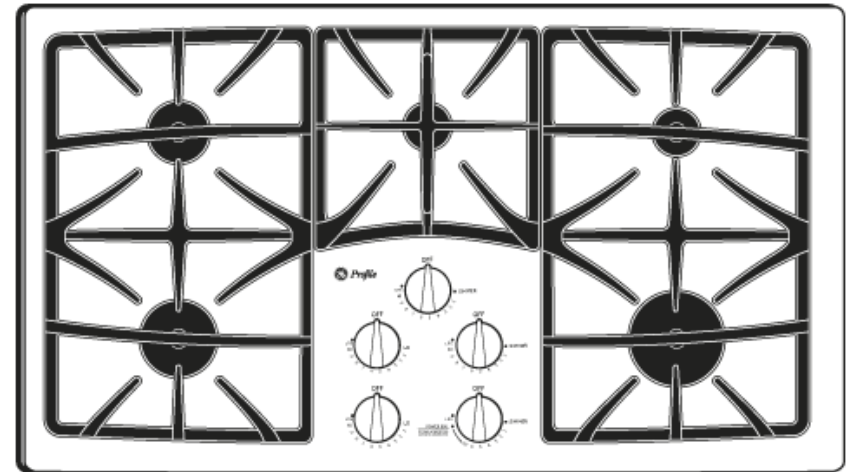

Specification Revised 3/13

230247

PGP966DET

GE Profile™ Series 36" Built-In Gas Cooktop

Features and Benefits

- Deep-recessed cooktop - Deep-recessed cooktop contains spills in one area that's easy to wipe clean
- Sealed cooktop burners - Burner elements are sealed to the cooktop to keep foods and liquid contained on the cooktop, making cleaning painless
- Power Boil 15,000 BTU burner - This powerful element instantly supplies the intense heat need for boiling, sautéing and stir frying
- Precise Simmer burner - Allows for low, even heat distribution that is ideal for delicate foods and sauces
- Matte Deluxe-Cast Grates - Durable cast-iron offers lasting performance
- Dishwasher-Safe Grates and Knobs - Feature durable construction for worry-free, effortless cleaning and maintenance
- Model PGP966DETBB - Black on black