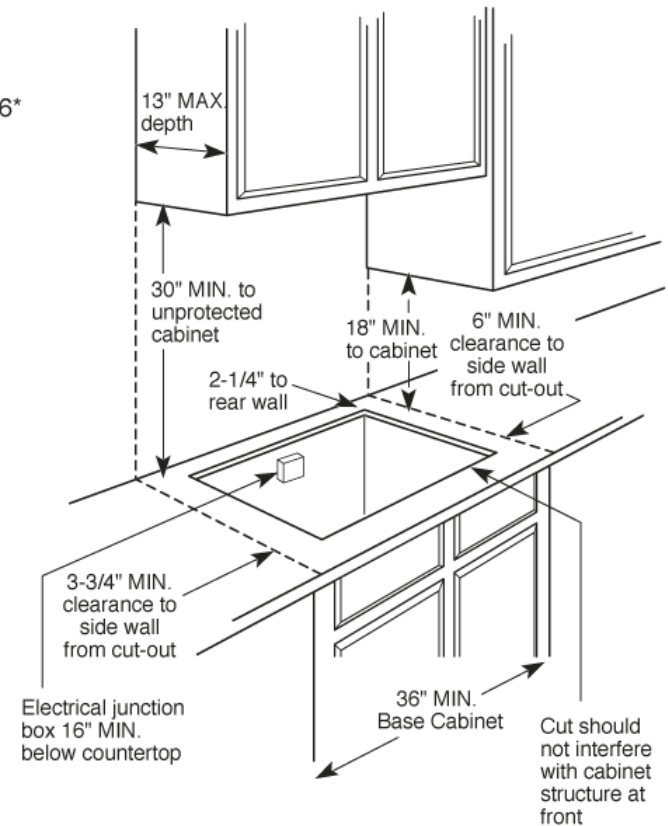

Gas Connection

imagination at work

For answers to your Monogram® or GE® appliance questions, visit our website at geappliances.com or call GE Answer Center® service, 800.626.2000.

Specification Revised 3/13

230247