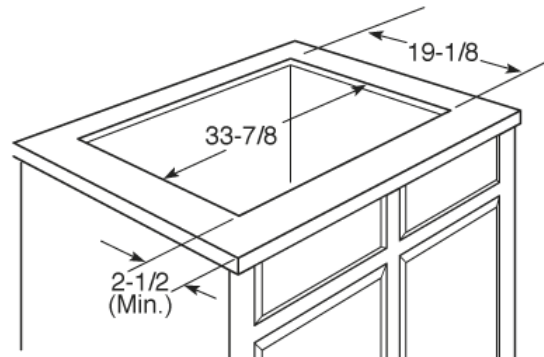

PGP966DET

GE Profile™ Series 36" Built-In Gas Cooktop

Dimensions and Installation Information

AGA Requirement: All gas cooktop models require 7/16" free area below cooktop height to combustible material. Requires 18" minimum from countertop to adjacent overhead cabinets.

Note: If installing with a GE Profile™ Telescopic Downdraft System, consult both cooktop and downdraft installation instructions packed with product before installing. Cooktop gas/electric supply may need to be re-routed to install downdraft.

Electrical Rating: 120V, 60Hz, 5A

Installation With Single Wall Oven Information:

30" Gas Cooktops are approved for use over select GE 27" and 30" Wall Ovens and Warming Drawers. 30" and 36" Gas cooktops are approved for use over 30" Wall Ovens and Warming Drawers. Refer to cooktop and wall oven/warming drawer installation instructions packed with product for current dimensional data.

Installation Information: Before installing, consult installation instructions, packed with product, for current dimensional data.