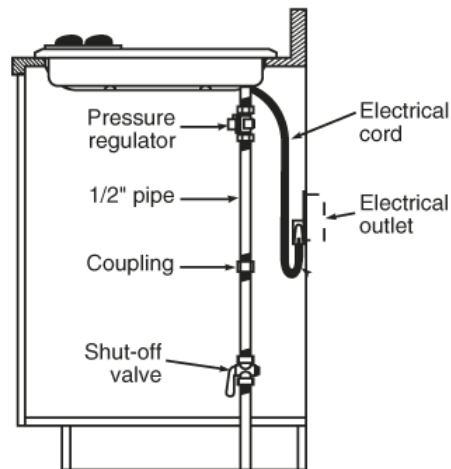

Note: If installing with a GE Profile™ Telescopic Downdraft System, consult both cooktop and downdraft installation instructions packed with product before installing. Cooktop gas/electric supply may need to be re-routed to install downdraft.

Electrical Rating: 120V, 60Hz, 5A

Installation With Single Wall Oven Information:

30" Gas Cooktops are approved for use over select GE 27" and 30" Wall Ovens and Warming Drawers. 30" and 36" Gas cooktops are approved for use over 30" Wall Ovens and Warming Drawers. Refer to cooktop and wall oven/warming drawer installation instructions packed with product for current dimensional data.

Installation Information: Before installing, consult installation instructions, packed with product, for current dimensional data.

Gas Connection

imagination at work

For answers to your Monogram® or GE® appliance questions, visit our website at geappliances.com or call GE Answer Center® service, 800.626.2000.

Specification Revised 3/13

230247

PGP966DET

GE Profile™ Series 36" Built-In Gas Cooktop

Features and Benefits

- Deep-recessed cooktop - Deep-recessed cooktop contains spills in one area that's easy to wipe clean
- Sealed cooktop burners - Burner elements are sealed to the cooktop to keep foods and liquid contained on the cooktop, making cleaning painless
- Power Boil 15,000 BTU burner - This powerful element instantly supplies the intense heat need for boiling, sautéing and stir frying
- Precise Simmer burner - Allows for low, even heat distribution that is ideal for delicate foods and sauces
- Matte Deluxe-Cast Grates - Durable cast-iron offers lasting performance
- Dishwasher-Safe Grates and Knobs - Feature durable construction for worry-free, effortless cleaning and maintenance
- Model PGP966DETBB - Black on black