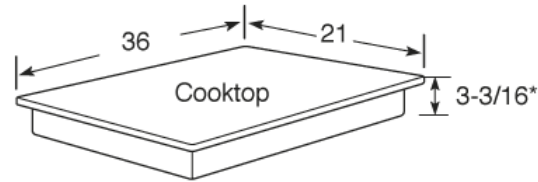

PGP966DET

GE Profile™ Series 36" Built-In Gas Cooktop

Dimensions and Installation Information

AGA Requirement: All gas cooktop models require 7/16" free area below cooktop height to combustible material. Requires 18" minimum from countertop to adjacent overhead cabinets.

Note: If installing with a GE Profile™ Telescopic Downdraft System, consult both cooktop and downdraft installation instructions packed with product before installing. Cooktop gas/electric supply may need to be re-routed to install downdraft.

Electrical Rating: 120V, 60Hz, 5A

Installation With Single Wall Oven Information:

30" Gas Cooktops are approved for use over select GE 27" and 30" Wall Ovens and Warming Drawers. 30" and 36" Gas cooktops are approved for use over 30" Wall Ovens and Warming Drawers. Refer to cooktop and wall oven/warming drawer installation instructions packed with product for current dimensional data.

Installation Information: Before installing, consult installation instructions, packed with product, for current dimensional data.