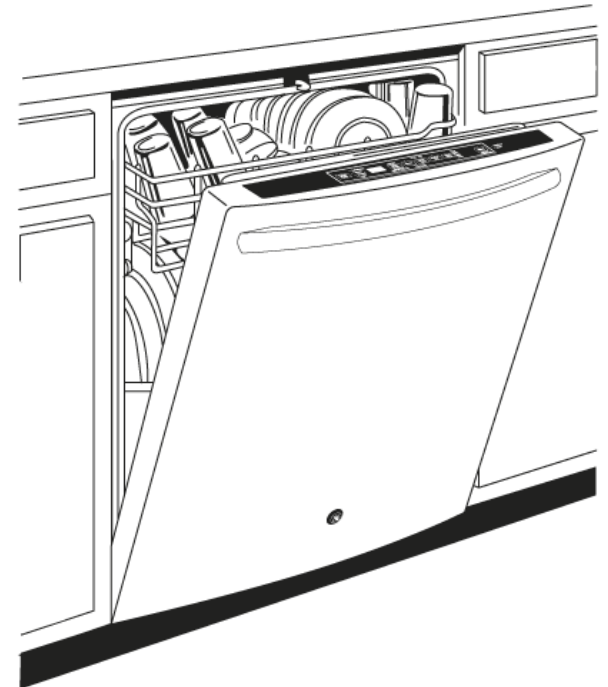

### Features and Benefits

- Hybrid Stainless Steel Interior - Enjoy the combination of stainless steel on the inner door and a durable plastic tub
- GE's most advanced wash system - Consistently clean, dry and sanitized dishes are ensured with GE's most advanced wash system, combining 65% more wash power\* with advanced performance features \*Wash power delivered to each rack. Compared to previous GE models
- Piranha™ hard-food disposer with removable filter - To ensure consistently clean items, this stainless steel blade rotates at 3,600 RPM to pulverize food particles. The disposer helps to prevent large particles from clogging the wash arms
- Wash Zones - Enjoy the convenience of washing dishes and silverware in just the upper or lower rack
- Easy Access Silverware Baskets - To help make loading silverware and small items easy, two baskets offer plenty of space, while dedicated silverware jets ensure table-ready results
- 3-digit countdown display with 1-12-hour Delay Start - Wash dishes at your convenience
- Adjustable upper rack - Fitting plates up to 10½" and other tall items in the upper rack is possible with an adjustment
- 48 dBA with status light on door - Nearly silent two-pump system cleans dirty dishes without disruption
- Wash Your Way Customizable Rack - Easy loading and unloading is assured with the ability to adjust the direction of the lower rack tines based on your kitchen layout
- Model GDT550HSDSS - Stainless steel
- Model GDT550HGDWW - White on white
- Model GDT550HGDBB - Black on black