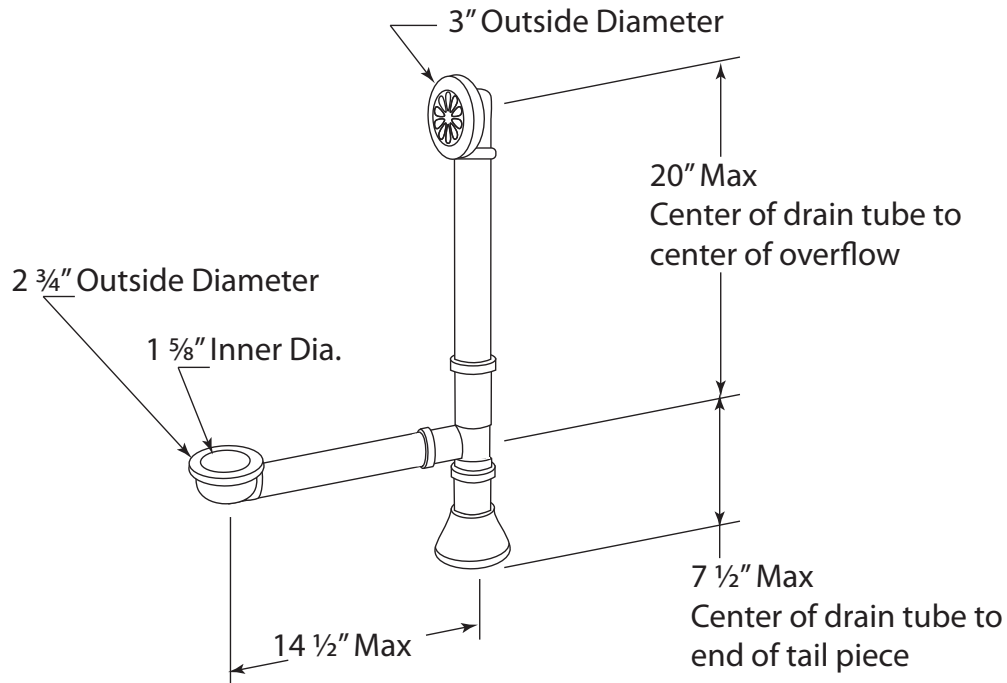

Features/ Technical Information

- 17 Gauge tubing
- Tubing Diameter 1 1/2" OD

Specified Models:

Model No.	Product Description
T-TDRN	Victorian Leg Tub Drain w/Toe Tap

Finish Codes:

*** Tub Drain Series Finish Codes**
(Add to base model number, Example: T-TDRN-PC)