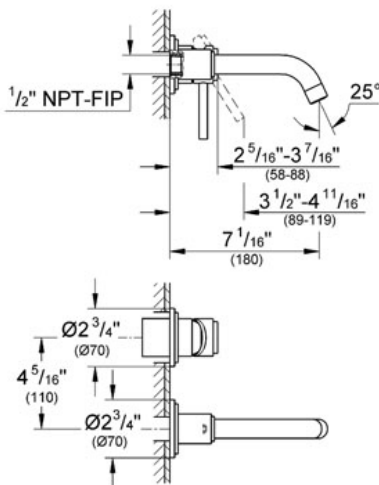

# ATRIO Two-Hole Basin Mixer S-Size

MODEL # 19291

GROHE America, Inc | 200 North Gary Avenue, Suite G, Roselle, IL 60172  
Phone: +1 (800) 444-7643 | Fax: +1 (800) 225-2778 | us-customerservice@grohe.com

### Product Description: Two-Hole Basin Mixer S-Size

#### Standard Specification:

- GROHE StarLight® finish
- Wall mount
- Set for final installation for
- 32 641
- Without concealed body
- Separate escutcheons  $\varnothing$  2 3/4"
- 7 1/16" (180 mm) spout
- Center distance 4 5/16" (110 mm)