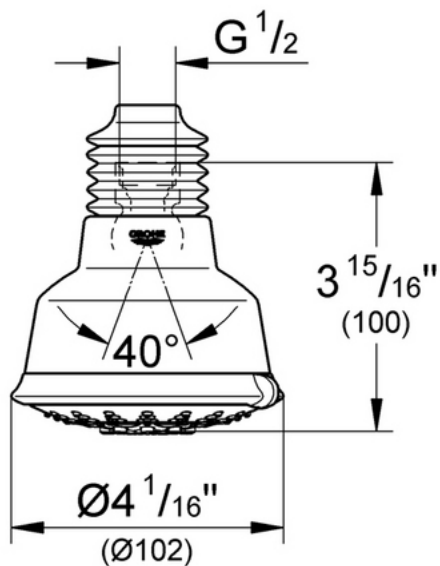

27 126 Shower Head 5

Description

5 Spray Pattern
1/2" NPT Female Threads
GROHE DreamSpray® Technology
SpeedClean® Anti-Lime System

Flow Rate

N/A

Code Compliance

ASME/ANSI A112.18.1M

Finish Options