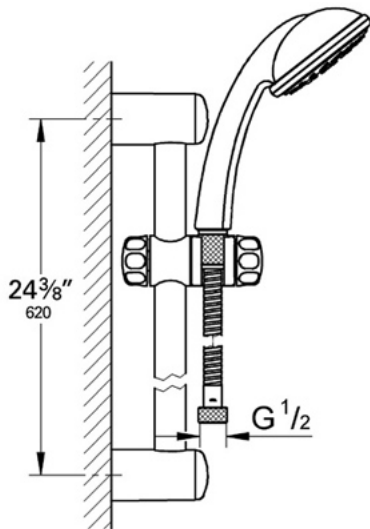

## 28 435 Trio hand shower system

### Description

---

Includes: 24" shower bar (28 666)  
Trio hand shower (28 421)  
Shower hose (28 105)  
GROHE DreamSpray® Technology  
SpeedClean® Anti-Lime System

### Flow Rate

---

2.5 gpm at 80 psi (9.5 lpm)