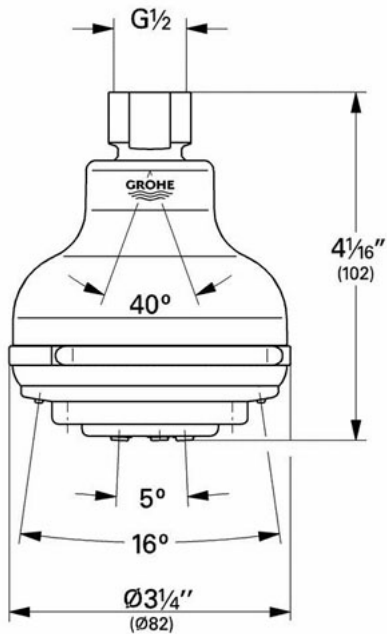

Relexa 28 275

Top 4 shower head

Description

Four spray patterns
GROHE DreamSpray® Technology
SpeedClean anti-lime system
1/2" NPT female thread
Can be used with standard shower arm
Spray adjustable: Wide spray/Needle jet /Champagne/Pulsator

Flow Rate

2.5 gpm at 80 psi (9.5 lpm)

Code Compliance

* ASME/ANSI A112.18.M

Finish Options

28 275 OOO Chrome
28 275 ROO Infinity Polished Brass
28 275 AVO Infinity Satin Nickel
28 275 RRO Velour Chrome