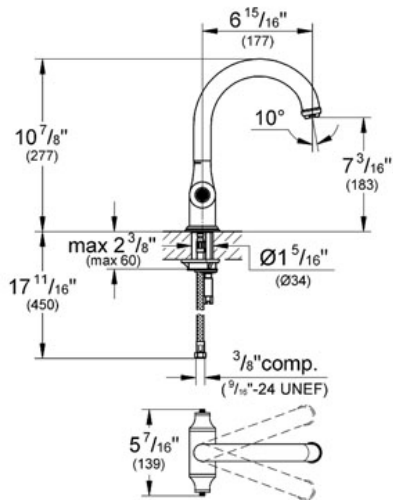

BRIDGEFORD
Single Hole Kitchen Mixer
MODEL # 31055

Pure Freude an Wasser

GROHE America, Inc | 200 North Gary Avenue, Suite G, Roselle, IL 60172
Phone: +1 (800) 444-7643 | Fax: +1 (800) 225-2778 | us-customerservice@grohe.com

Product Description:
Single Hole Kitchen Mixer

Standard Specification:

- GROHE SilkMove®
- 10 7/8" Faucet Height
- 6 15/16" Swivel spout reach
- 7 3/16" Aerator height
- Solid brass body
- CALGreen compliant
- Less Handles – order handles (18 244 / 18 733) (sold separately)
- Max Flow Rate 1.75 gpm (6.6 L/min)

Applicable Codes & Standards:

- Energy Policy Act of 1992
- NSF 61
- ASME A112.18.1/CSA B125.1
- US Federal and State material regulations

Color:

- 31055 000 chrome
- 31055 EN0 Brushed Nickel
- 31055 ZB0 Oil Rubbed Bronze