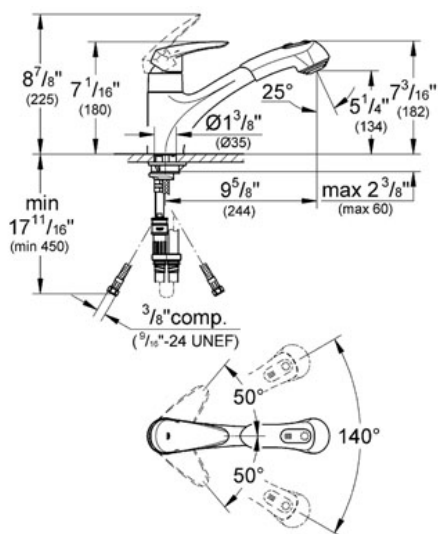

Product Description: Single-lever sink mixer 1/2"

Standard Specification:

- GROHE SilkMove® ceramic cartridge
- SpeedClean anti-lime system
- Dual Spray Pull-Out
- Single hole installation
- Adjustable flow rate limiter
- Swivel cast spout with stop limiter
- Locking Dual Spray Control - switches back and forth between regular flow and spray
- Stainless Steel Braided Flexible Supplies
- Quick installation system
- Single Lever Handle
- Spout Reach 9 5/8"
- Max Flow Rate 1.75 gpm (6.6 L/min)