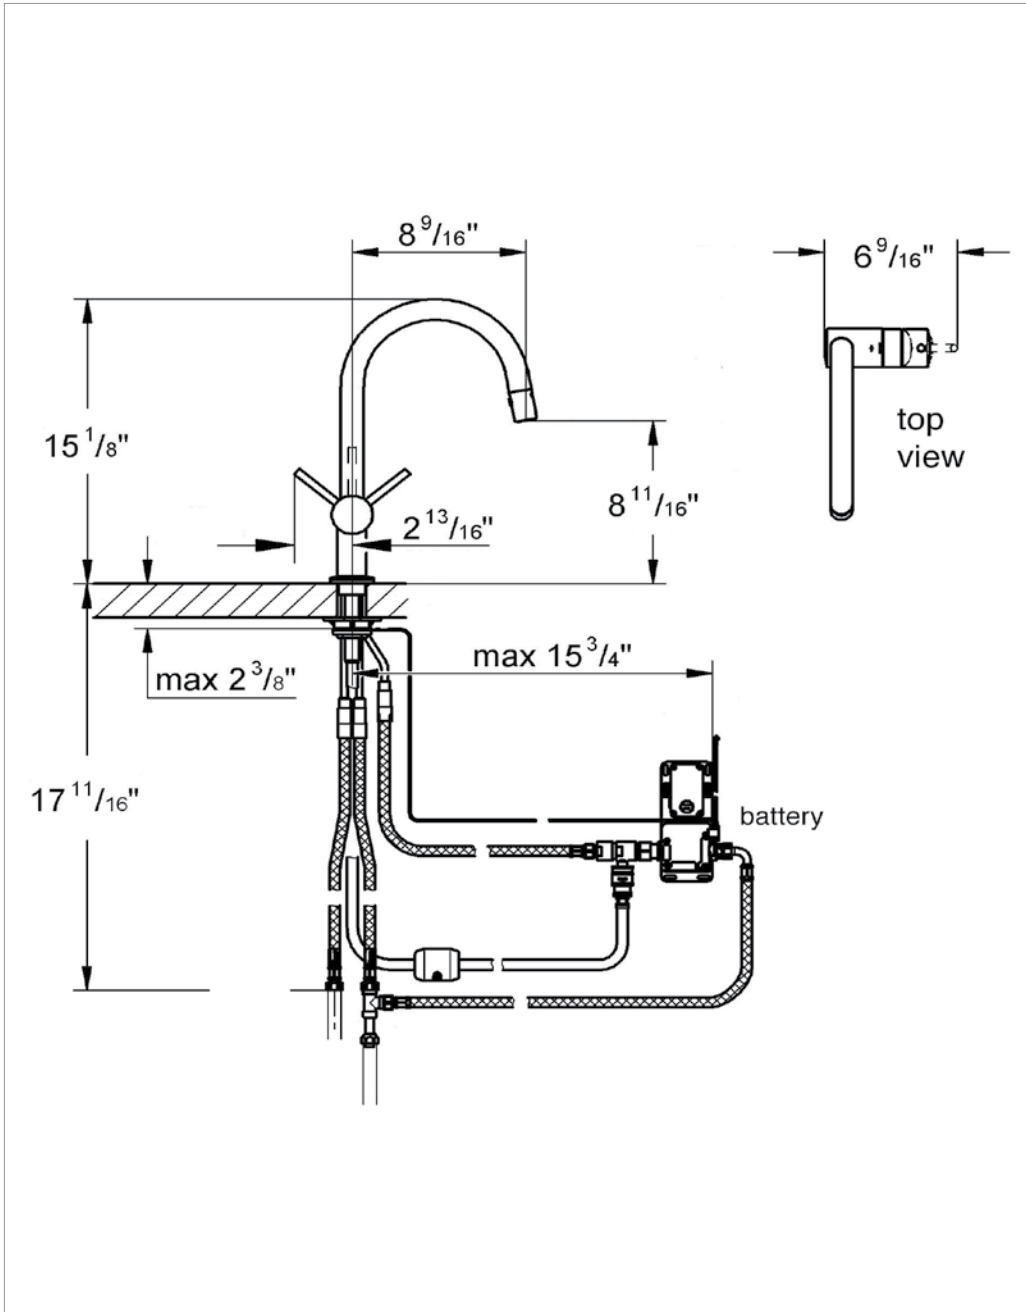

Ergonomic pull-down spray offers full sink coverage

Convenient faucet height allows clearance to wash tall pots

180° spout rotation gives full sink coverage

Don't waste water!
Automatic safety stop of water flow after 60 seconds

Use the lever to adjust temperature and water flow. Our GROHE SilkMove® cartridge ensures precise temperature adjustment and smooth, near friction-free performance

GROHE

ENJOY WATER®

GROHE MINTA TOUCH

THE FAUCET STAYS CLEAN EVEN WHEN HANDS ARE NOT

- Dual spray pull down faucet
- Push-button locking spray
- 15 1/8" faucet height
- 180° swivel spout
- 8 11/16" aerator height
- Projection 8.58"
- GROHE SilkMove® 1 13/16" ceramic cartridge
- SpeedClean anti-lime spray head
- 1.75 gpm flow rate
- CALGreen compliant
- Backflow preventer
- Solenoid valve
- Rapid installation system
- Stainless braided flex lines
- 6 V lithium battery, CE approved, est. battery life 2-4 years (Indication of battery life through pulses of water)
- Safety shutdown circuit (when battery is nearly empty)
- Automatic safety stop of water flow after 60 seconds (factory set)
- Delivers cold water initially in touch mode; Adjust temperature by using the handle