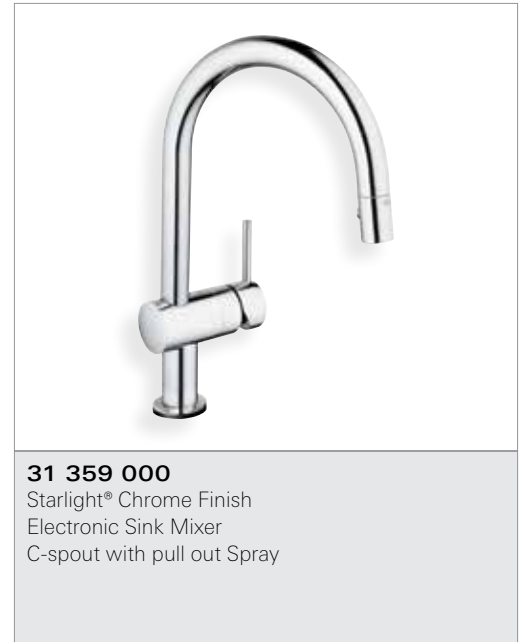

Just touch the faucet at any point with your wrist, back of your hand, or even your elbow to turn the faucet ON or OFF

Constructed in all brass the GROHE Minta Touch is available in GROHE StarLight® Chrome and GROHE SuperSteel InfinityFinish™

Ergonomic pull-down spray offers full sink coverage

Convenient faucet height allows clearance to wash tall pots

180° spout rotation gives full sink coverage

Don't waste water!
Automatic safety stop of water flow after 60 seconds

Use the lever to adjust temperature and water flow. Our GROHE SilkMove® cartridge ensures precise temperature adjustment and smooth, near friction-free performance

GROHE

ENJOY WATER®

GROHE MINTA TOUCH

THE FAUCET STAYS CLEAN EVEN WHEN HANDS ARE NOT

- Dual spray pull down faucet
- Push-button locking spray
- 15 1/8" faucet height
- 180° swivel spout
- 8 11/16" aerator height
- Projection 8.58"
- GROHE SilkMove® 1 13/16" ceramic cartridge
- SpeedClean anti-lime spray head
- 1.75 gpm flow rate
- CALGreen compliant
- Backflow preventer
- Solenoid valve
- Rapid installation system
- Stainless braided flex lines
- 6 V lithium battery, CE approved, est. battery life 2-4 years (Indication of battery life through pulses of water)
- Safety shutdown circuit (when battery is nearly empty)
- Automatic safety stop of water flow after 60 seconds (factory set)
- Delivers cold water initially in touch mode; Adjust temperature by using the handle