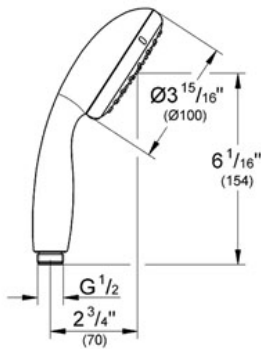

Product Description: Hand shower 2 sprays

Standard Specification:

Rain, Jet

- GROHE StarLight® finish
- GROHE DreamSpray® perfect spray pattern
- GROHE EcoJoy® technology for less water and perfect flow
- SpeedClean anti-lime system
- Inner WaterGuide for a longer life
- Suitable for instantaneous heater
- Universal mounting system (fits all standard shower hoses)
- ShockProof silicone ring prevents damages caused by shower falling
- Max Flow Rate: 2.0 gpm
- Blister pack