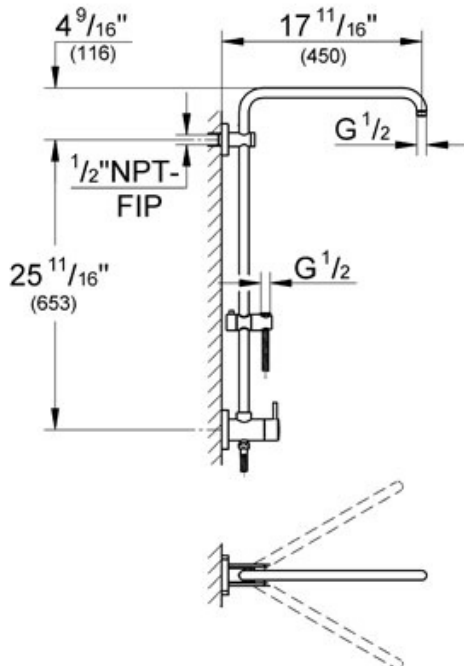

27 868 Diverter Shower System

Features

Wall mounted

Includes:

Horizontal 17 11/16" swivel shower arm

Built-in diverter allows change between shower head and hand shower

Adjustable bar height with gliding element

Metal shower hose 59" (28417)

Optional 6" height extension (27921000) sold separately

Flow Rate

Maximum 2.5 gpm at 80 psi (9.5 L/min)

Code Compliance

ASME/ANSI A112.18.1M

CSA Standard B125.1-05

ADA Compliant

Available Finishes

000 Starlight® Chrome

27 765 Cosmopolitan Shower Head

Features

7 1/2" Face
4 spray patterns
One-Click Showering (One Click - One Spray)
GROHE DreamSpray®Technology
Speedclean®Anti-Lime System