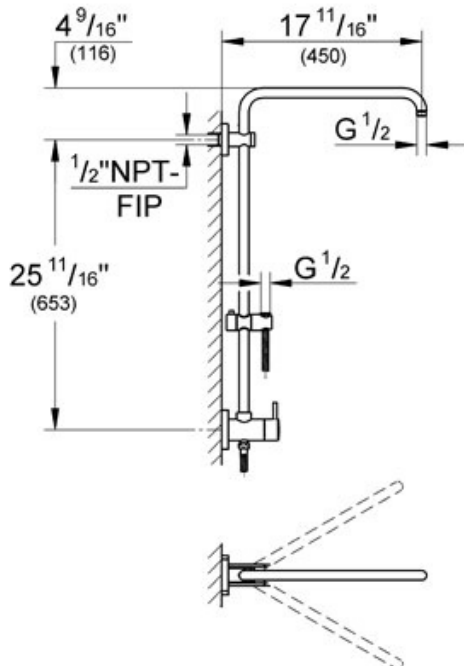

27 868 Diverter Shower System

Features

Wall mounted

Includes:

Horizontal 17 11/16" swivel shower arm

Built-in diverter allows change between shower head and hand shower

Adjustable bar height with gliding element

Metal shower hose 59" (28417)

Optional 6" height extension (27921000) sold separately

Flow Rate

Maximum 2.5 gpm at 80 psi (9.5 L/min)

Code Compliance

ASME/ANSI A112.18.1M

CSA Standard B125.1-05

ADA Compliant

Available Finishes

000 Starlight® Chrome

27 767 Shower Head

Features

7 1/2" Face
4 spray patterns
One-Click Showering (One Click - One Spray)
GROHE DreamSpray®Technology
Speedclean®Anti-Lime System

Spray Adjustable:
GROHE Rain O2/Rain/GROHE Bokoma Spray(TM)/Jet