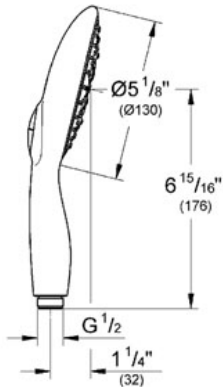

POWER&SOUL® 130 Hand Shower

27962

Pure Freude an Wasser

GROHE

GROHE America, Inc | 200 North Gary Avenue, Suite G, Roselle, IL 60172
Phone: +1 (800) 444-7643 | Fax: +1 (800) 225-2778 | us-customerservice@grohe.com

Hand Shower

- **GROHE StarLight®** finish
- **GROHE DreamSpray®** perfect spray pattern
- **GROHE One-Click Showering** spray selection with one click
- **SpeedClean** anti-lime system
- Suitable for instantaneous heater

Consisting of:

GROHE Rain O2, Rain, Bokoma Spray®, Jet

- Power&Soul 130 Hand shower (27 672 000)
- Travellers kit
- Universal mounting system (fits all standard shower hoses)
- **Inner WaterGuide** for a longer life

Color:

- 27962 000 chrome