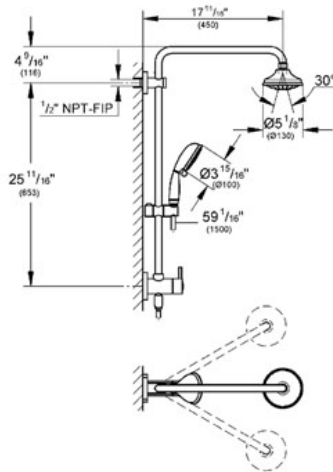

Shower System*

- GROHE StarLight® finish
- GROHE EcoJoy® technology for less water and perfect flow
- GROHE DreamSpray® perfect spray pattern
- SpeedClean anti-lime system

Consisting of:

- 17 3/4" horizontal swivel shower arm
- Built-in diverter allows change between:
- Shower Head 1 spray (28 737 000)
- With ball joint
- Rotation angle $\pm 20^\circ$
- Hand shower 4 sprays (27 608)
- GROHE Rain O2, Rain, Massage, Jet
- Adjustable in height with gliding element
- 59" metal shower hose (28 417 000)
- Angle adapter
- Max Flow Rate 2.5 gpm (9.5 L/min)
- Inner WaterGuide for a longer life
- Rotation cone for Twistfree-function
- Suitable for instantaneous heaters from 18 kW/h