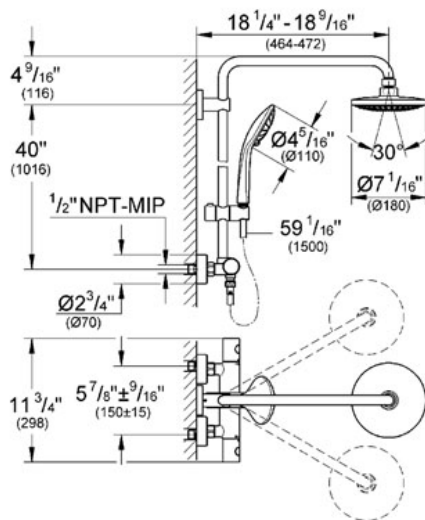

Shower system with thermostat for wall mounting

- GROHE StarLight® finish
- GROHE EcoJoy® technology for less water and perfect flow
- GROHE DreamSpray® perfect spray pattern
- GROHE TurboStat® Compact cartridge with wax thermoelement
- SpeedClean anti-lime system
- Inner WaterGuide for a longer life

Consisting of:

- 17 3/4" horizontal swivel shower arm
- Exposed thermostat with Aquadimmer
- Allows change between:
- Head shower 1 spray (27 492)
- Rain
- Chrome plated spray face
- With ball joint
- Rotation angle $\pm 15^\circ$
- Hand shower 2 sprays (27 238)

Rain, SmartRain

- GROHE SprayDimmer
- Adjustable in height with gliding element
- 69" Silverflex shower hose (28 388 000)
- Max Flow Rate 2.5 gpm (9.5 L/min)
- Rotation cone for Twistfree-function
- Suitable for instantaneous heaters from 18 kW/h

Color:

- 26128 000 chrome