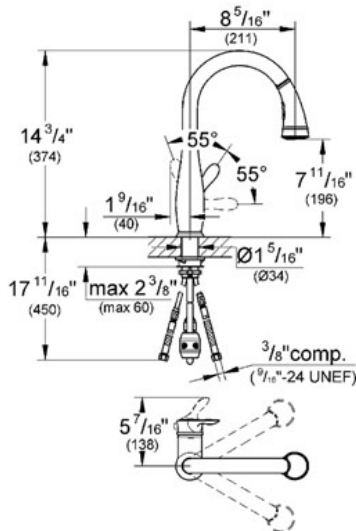

PARKFIELD
Single-lever sink mixer 1/2"
MODEL # 30213

Pure Freude an Wasser

GROHE

GROHE America, Inc | 200 North Gary Avenue, Suite G, Roselle, IL 60172
Phone: +1 (800) 444-7643 | Fax: +1 (800) 225-2778 | us-customerservice@grohe.com

Product Description:
Single-lever sink mixer 1/2"

Standard Specification:

- GROHE SilkMove® ceramic cartridge
- SpeedClean anti-lime system
- Single hole installation
- Swivel Spout
- Swivel area 360°
- **Pull-out locking dual spray control - switches back and forth between regular flow and spray**
- Ball joint glideflex hose
- Automatic return to aerator
- Stainless Steel Braided Flexible Supplies
- Quick installation system
- **Protected against backflow**
- 14 5/8" faucet height
- 7 5/8" Aerator Height
- Single lever handle
- no backsplash, lever opens to the front
- Weight operated pull back mechanism for hose
- 360° Ball-joint on hose for flexible handling of spray head
- Stainless steel braided hose
- Stainless steel braided supply lines
- Integrated non-return valve
- Max Flow Rate 1.75 gpm (6.6 L/min)
- Forward rotation lever, does not hit backsplash