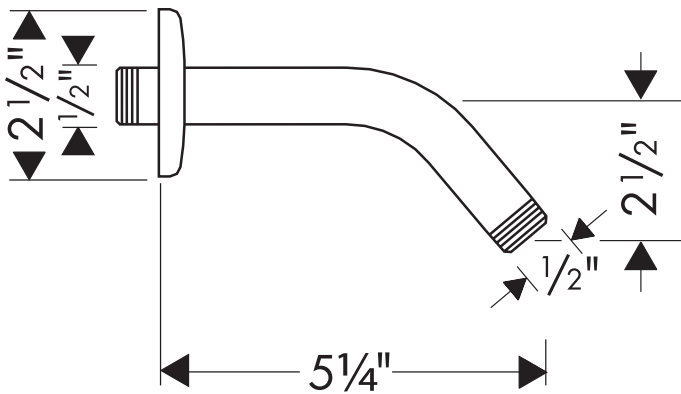

Product Features

- 1/2" male inlet
- Includes escutcheon
- Not for use with oversized or square showerheads

Available Finishes

Chrome	27411003
Oil Rubbed Bronze	27411623
Brushed Nickel	27411823
Polished Nickel	27411833
Rubbed Bronze	27411923
Polished Brass	27411933

Optional Accessories

C Escutcheon for standard showerarm	04068XX0
-------------------------------------	----------

The measurements shown are for reference only.

Products and specifications shown are subject to change without notice.

Specification sheet revised 1/2009