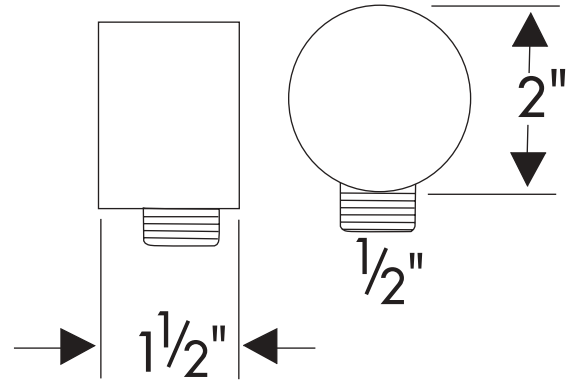

## Product Specification

1/2" NPT female inlet  
Fits all 1/2" hoses  
Coordinates with Citterio and Starck trim kits

Available accessory:  
06510XX0 external vacuum breaker