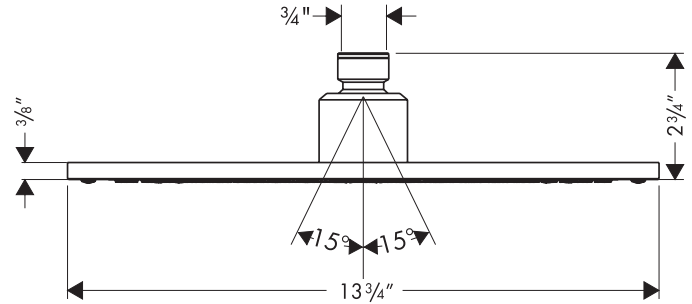

## Product Specification

Solid brass

AIR injection technology

225 no-clog spray channels

Rubit™ cleaning system

**3/4"** female inlet

2.5 gpm

Available accessories: