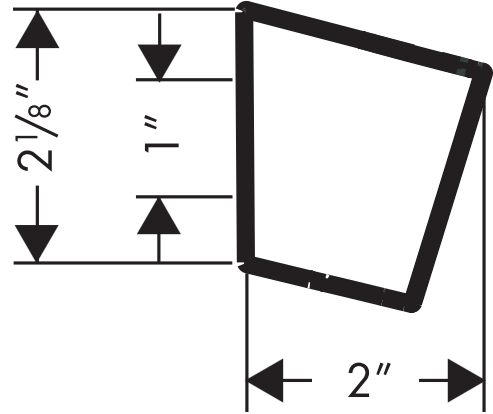

Porter'S Handshower Holder 28331XX0

Available in Chrome (00), Oil Rub Bronze (62), Steel (80), Brushed Nickel (82)

Product Specification

Handshower holder adjustable to 2 positions
Wall mounted
Fits all hoses with conical nut