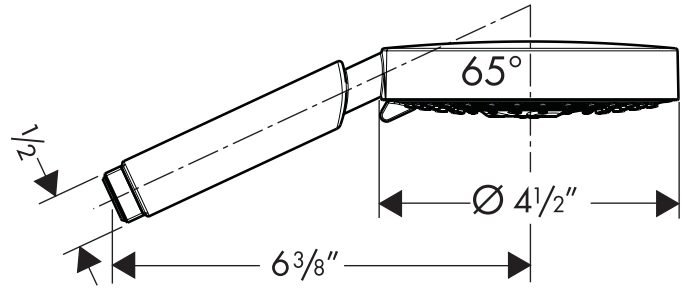

Raindance S 120 AIR 3-Jet Handshower 28514XX1

Available in Chrome (00), Brushed Nickel (82)

Product Specification

Oversized spray face
Rubit™ cleaning system

3 spray modes:

Rain AIR

Balance AIR

Whirl AIR

Max. flow rate 2.5 gpm

hansgrohe