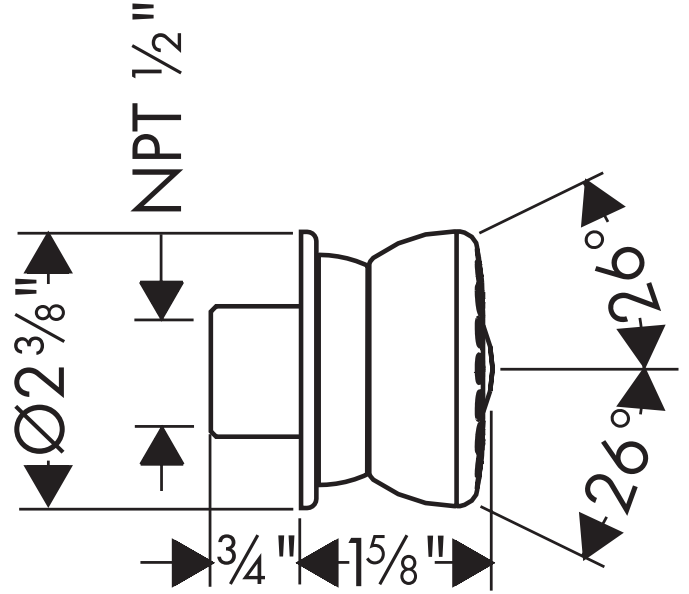

Bodyvette Bodyspray

28466XX1

Available in Chrome (00), Oil Rub Bronze (62), Steel (80), Brushed Nickel (82), Polished Nickel (83), Polished Brass (93)

Product Specification

Rubit™ cleaning system
Adjustable spray angle
1/2" female NPT inlet
1.6 gpm