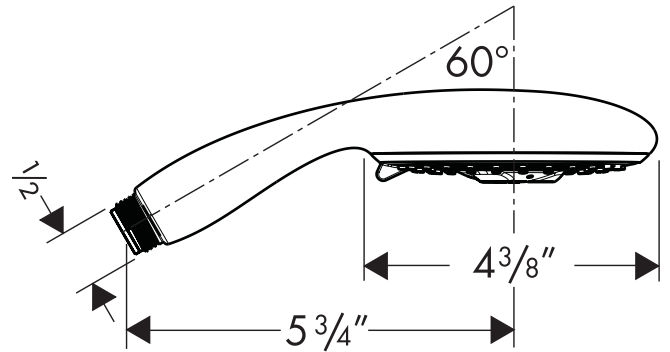

Raindance S 100 AIR 3-Jet Handshower 28502XX1

Available in Chrome (00) and Brushed Nickel (82)

Product Specification

Oversized spray face

AIR injection

Three spray modes – normal, whirl massage, combination