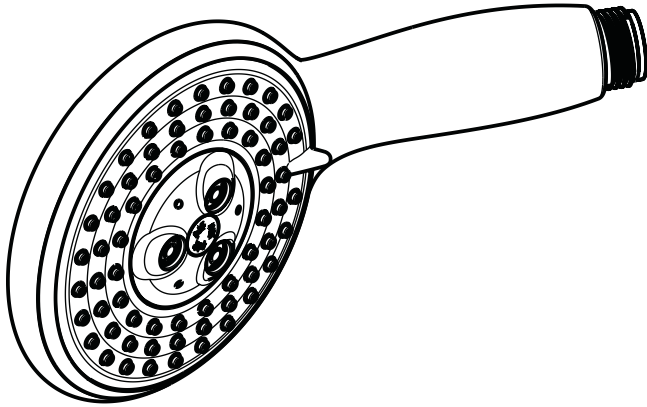

Raindance S 100 AIR 3-Jet Handshower 28502XX1

Available in Chrome (00) and Brushed Nickel (82)

Product Specification

Oversized spray face

AIR injection

Three spray modes – normal, whirl massage, combination

Rubit™ cleaning system

Flow rate 2.5 gpm

hansgrohe