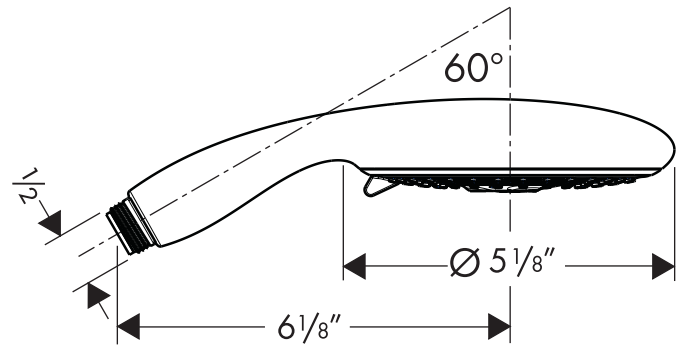

Raindance E 120 AIR 3-Jet Handshower 28507XX1

Available in Chrome (00), Brushed Nickel (82)

Product Specification

Oversized spray face

Rubit™ cleaning system

3 spray modes:

Rain AIR

Balance AIR

Whirl AIR

Max. flow rate 2.5 gpm

hansgrohe