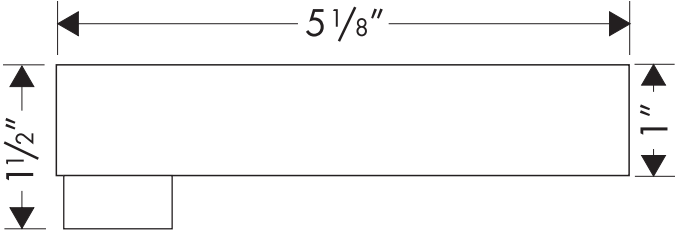

Cassetta'S Puro Soap Dish 28679000

Product Specification

Self-draining soap dish
For Unica'S wallbar