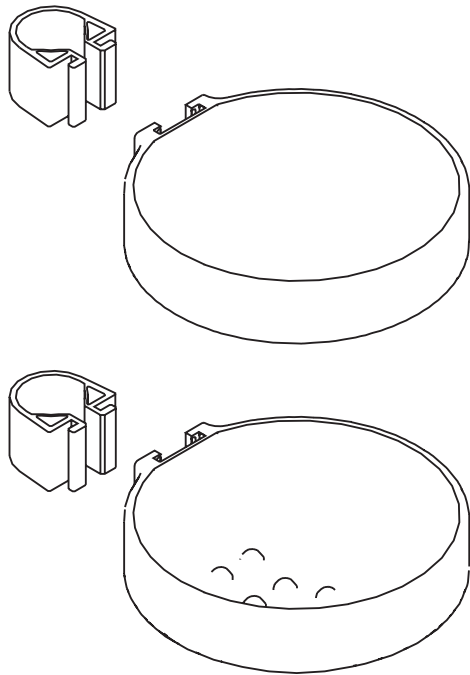

Cassetta'S Double Soap Dish 28675000

Product Specification

Self-draining double soap dish
For Unica'S wallbar