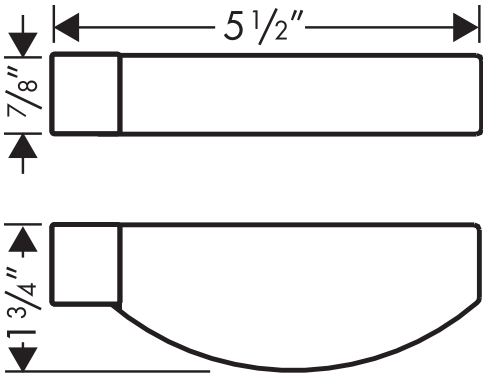

Cassetta'S Double Soap Dish 28675000

Product Specification

Self-draining double soap dish
For Unica'S wallbar