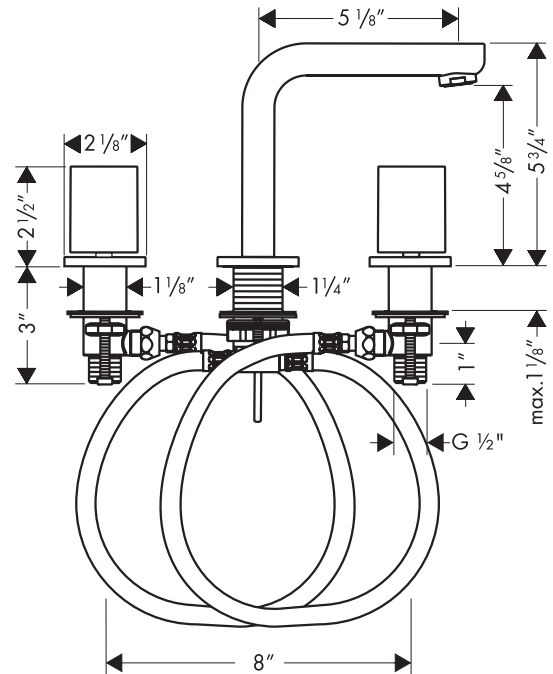

# Metris™ Widespread Lavatory Faucet 31063XX1

Available in Chrome (00), Brushed Nickel (82)

## Product Specification

Full handles

Solid brass

Flexible connecting hoses – allow for a variety of installations

90° ceramic cartridges

Hole sizes in mounting surface valves 1 1/4"

spout 1 3/8"

Max. depth of mounting surface 1 1/8"

Cascade no-clog aerator

Includes pop-up drain

Max. flow rate 2.2 gpm

Requires 1/2" supply lines (not included)

**hansgrohe**