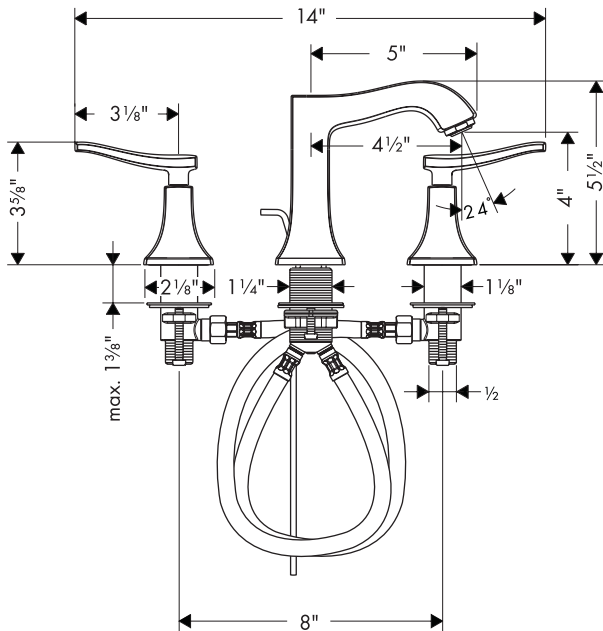

# Metris C Widespread Lavatory Faucet

31073XX1

**ECO  
RIGHT**

## Product Features

- 1.5 gpm
- Flexible connections allow for a variety of installations
- ¼ turn ceramic cartridges
- Includes pop-up drain

## Installation Notes

- Requires ½" hot and cold supply lines

The measurements shown are for reference only.

Products and specifications shown are subject to change without notice.

Specification sheet revised 4/2009