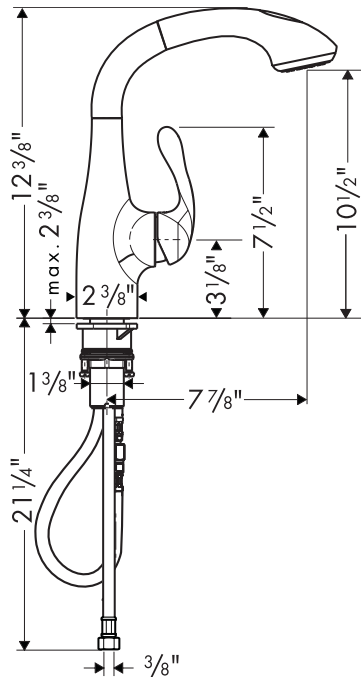

## Product Features

- Solid brass
- M2 ceramic cartridge
- Ergonomic pull-out handspray with full and needle spray
- Toggle diverter
- Pull-out nylon hose for quiet, long lasting service
- Spout swivels 150°
- Protection against backflow provided by check valve
- 2.2 gpm

## Available Finishes

Chrome

04067000

Steel Optik

04067860

The measurements shown are for reference only.

Products and specifications shown are subject to change without notice.

Specification sheet revised 9/2009